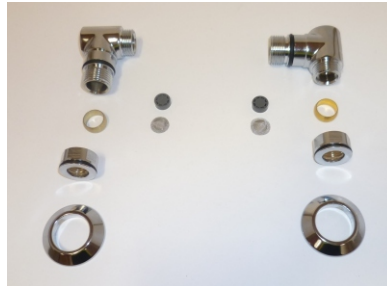

BO91169 - Thermostatic Cartridge

BO900095CP - Inlet Elbow  
Connection Pack

BO21359/C  
Outlet Connection Pack

BO91240/C - Wall Fixing Pack

BO35012/C - Handle Pack

Product Code	Description
BO91169	Thermostatic Cartridge
BO900095CP	Inlet Elbow Connection Pack
BO21359/C	Outlet connection Pack
BO91240/C	Wall fixing Pack
BO35012/C	Handle Pack