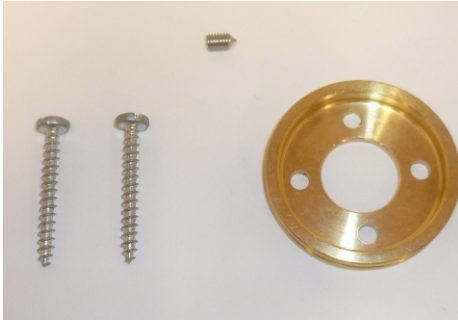

BO91169 - Thermostatic Cartridge

BO900095CP - Inlet Elbow  
Connection Pack

BO21359/C  
Outlet Connection Pack

BO91240/C - Wall Fixing Pack

BO35012/C - Handle Pack

Product Code	Description
BO91169	Thermostatic Cartridge
BO900095CP	Inlet Elbow Connection Pack
BO21359/C	Outlet connection Pack
BO91240/C	Wall fixing Pack
BO35012/C	Handle Pack