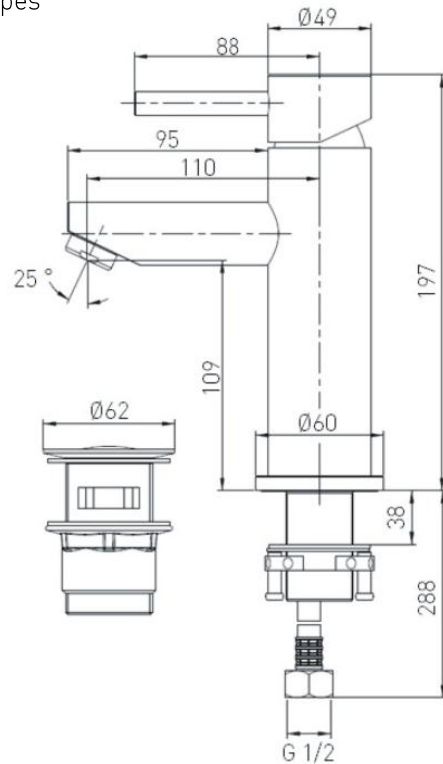

TECHNICAL DATA SHEET

BRISTAN

BLITZ TAP RANGE

BLITZ BASIN MIXER WITH CLICKER WASTE

Product Specification

Product Code:	BTZ BAS C
Finish:	Chrome
Product Type:	Contemporary
Construction:	Body is of brass construction and is designed to conform to BS EN 200
Valve Type:	40mm Ceramic Cartridge
Supply:	Suitable for all plumbing systems
Inlet Connections:	M10 x 15mm flexible connecting pipes
Working Pressures:	Min 0.2bar, Max 8.0bar

Additional Information

- Supplied with metal handle.
- Supplied with Clicker Waste
- Chrome plated to BS EN 248.

Technical Advice: For further information please call 0844 7016273 or email customer@bristan.com