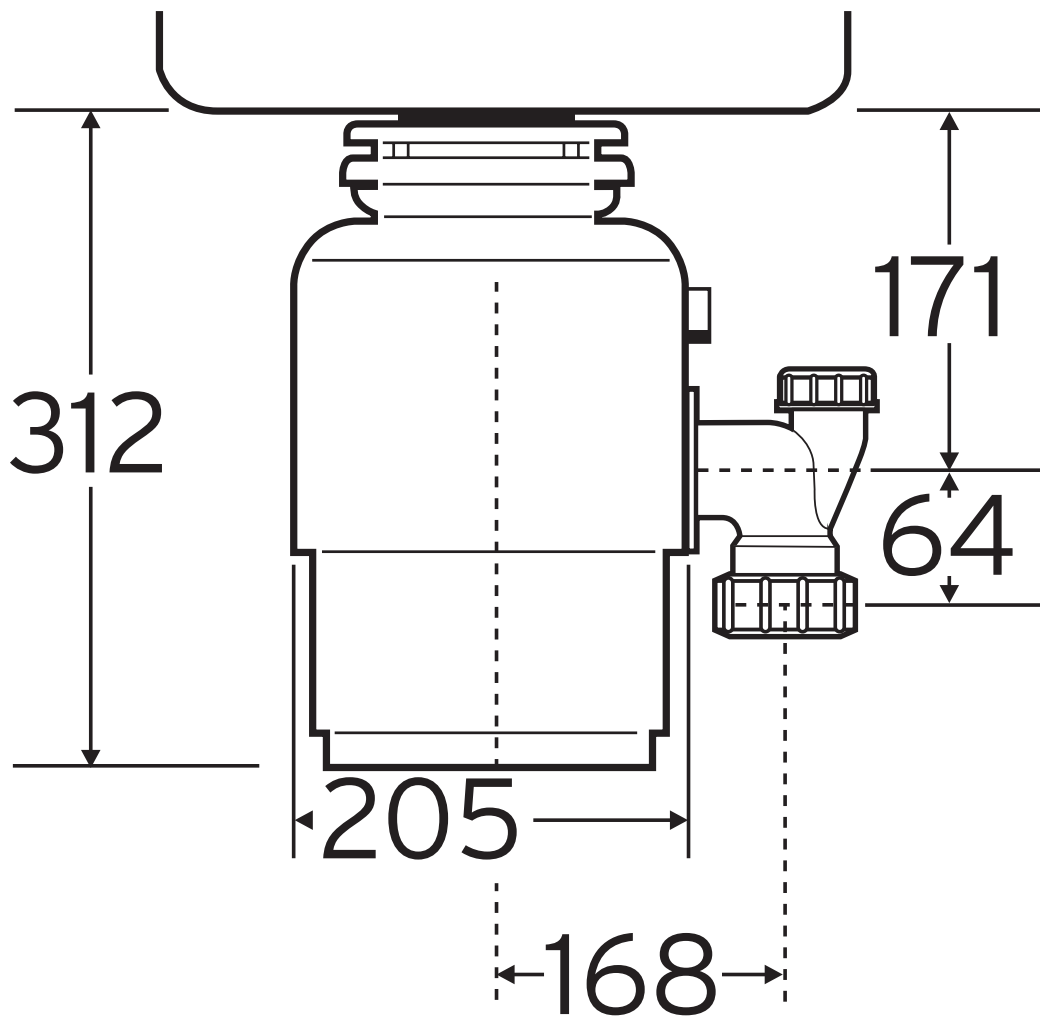

# Evolution 100 Technical Drawing

Dimensions in mm

InSinkEerator  
Suite 6, Building 6  
Croxley Business Park  
Watford  
Herts  
WD18 8YH

Phone: 01923 297 880  
Fax: 01923 800 628  
Email: [insinkeratoruk@insinkerator.com](mailto:insinkeratoruk@insinkerator.com)  
Web: [www.insinkerator.co.uk](http://www.insinkerator.co.uk)  
Service & customer enquiries: 0800 289 2715