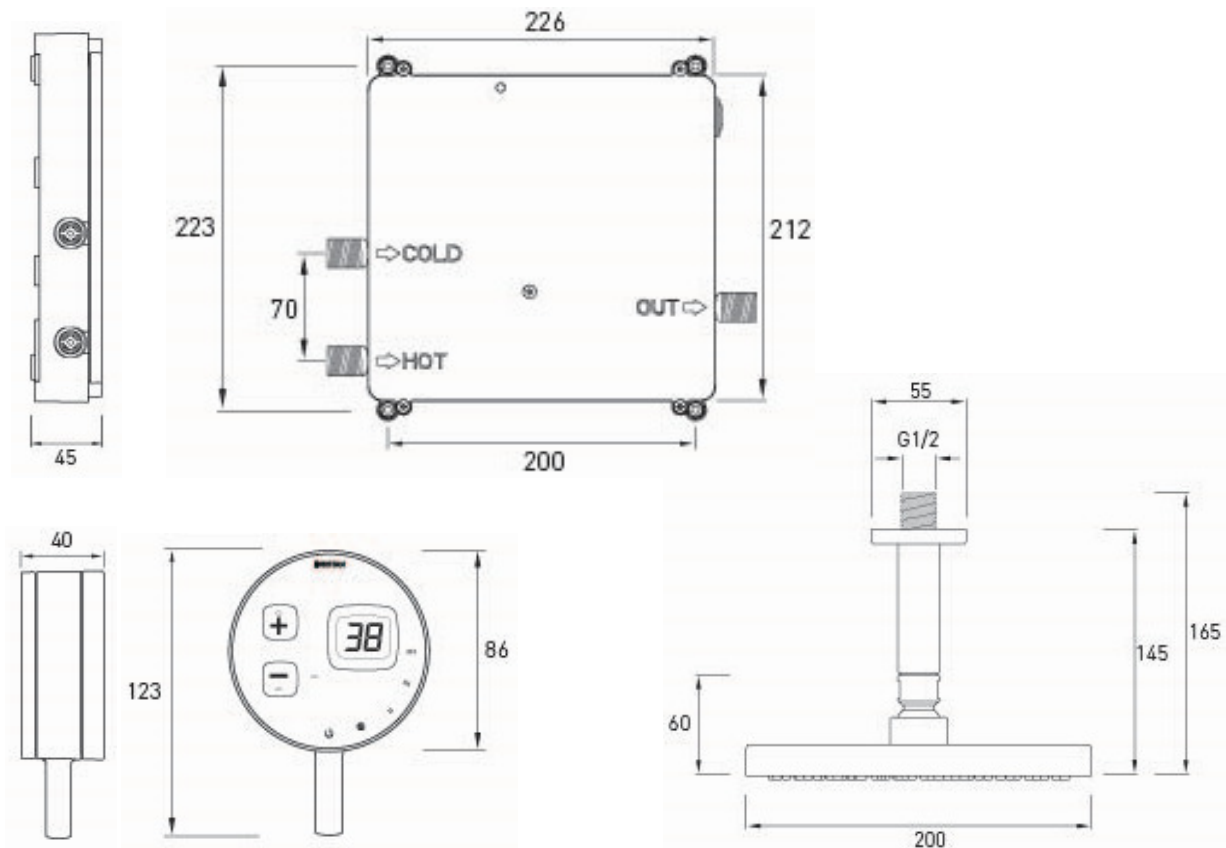

TECHNICAL DATASHEET

ARTISAN EVO

Digital Electric Thermostatic Mixer Shower with Ceiling Fed Shower Rose

Product Specification

Product Codes & Finishes:	ARDE SHCCF W (White) ARDE SHCCF B (Black)
Product Type:	Contemporary
Construction:	Plastic (ABS)
Electricity Supply:	230V AC/ 35W
Supply:	Suitable for high pressure systems (Preferably balanced)
Inlet Connections:	½" BSP with 70mm between centres
Outlet Connections:	½" BSP
Working Pressures:	Min 0.5bar, Max 5.0bar – For optimum performance a minimum pressure of 1 bar is required.

TECHNICAL DATASHEET

ARTISAN EVO

Digital Electric Thermostatic Mixer Shower
with Ceiling Fed Shower Rose

Dimensions (mm)

Flow Rates (litres per minute)

Flow Setting	Eco (0.5 Bar)	Low (1.0 Bar)	Medium (2.0 Bar)	High (3.0 Bar)
Through Shower Rose	5.27	7.45	10.53	12.9