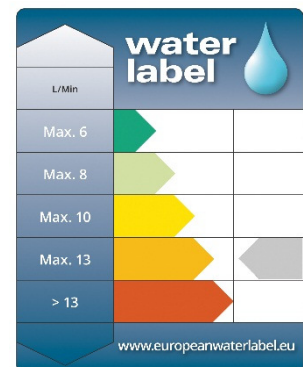

TECHNICAL DATASHEET

ARTISAN EVO

Digital Electric Thermostatic Mixer Shower with Ceiling Fed Shower Rose

Product Specification

Product Codes & Finishes:	ARDE SHCCF W (White) ARDE SHCCF B (Black)
Product Type:	Contemporary
Construction:	Plastic (ABS)
Electricity Supply:	230V AC/ 35W
Supply:	Suitable for high pressure systems (Preferably balanced)
Inlet Connections:	½" BSP with 70mm between centres
Outlet Connections:	½" BSP
Working Pressures:	Min 0.5bar, Max 5.0bar – For optimum performance a minimum pressure of 1 bar is required.

TECHNICAL DATASHEET

ARTISAN EVO

Digital Electric Thermostatic Mixer Shower
with Ceiling Fed Shower Rose

Dimensions (mm)

Flow Rates (litres per minute)

Flow Setting	Eco (0.5 Bar)	Low (1.0 Bar)	Medium (2.0 Bar)	High (3.0 Bar)
Through Shower Rose	5.27	7.45	10.53	12.9

Quoted as per European Water Label (EWL) scheme conditions:
Output = 42°C; Input = 15°C; Voltage = 240V

Technical Advice:

For further information please call 0844 7016273
or email customercare@bristan.com