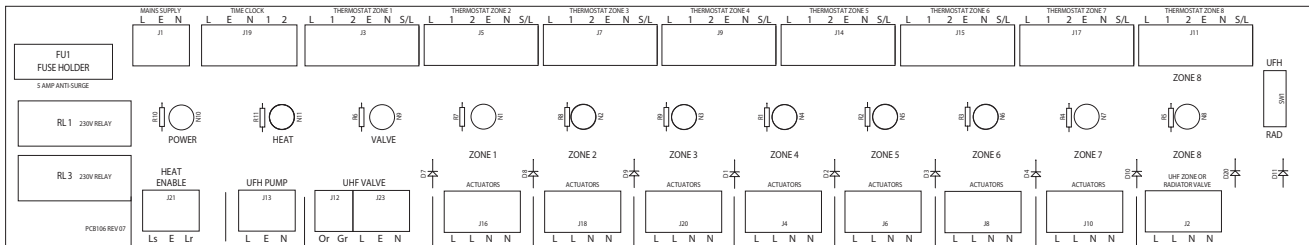

# Model: UH8

Number of heating zones	8
Number of Hot Water Zones	0
Neon Indication	Y
DIN Rail Mounting	Y
Supply	230v AC 50Hz 1 Phase
Relay Load Max	3 Amp Resistive
Total Load Max	5 Amp Resistive
IP Protection	IP20
Installed Dimensions (L,H,D)	384 x 148 x 60mm
Weight	850g

## Product Dimensions (mm)