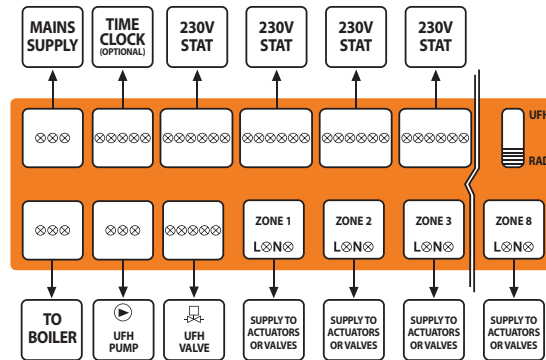

# Wiring Centre Series

# Model: UH8

Number of heating zones	8
Number of Hot Water Zones	0
Neon Indication	Y
DIN Rail Mounting	Y
Supply	230v AC 50Hz 1 Phase
Relay Load Max	3 Amp Resistive
Total Load Max	5 Amp Resistive
IP Protection	IP20
Installed Dimensions (L,H,D)	384 x 148 x 60mm
Weight	850g

## Product Dimensions (mm)