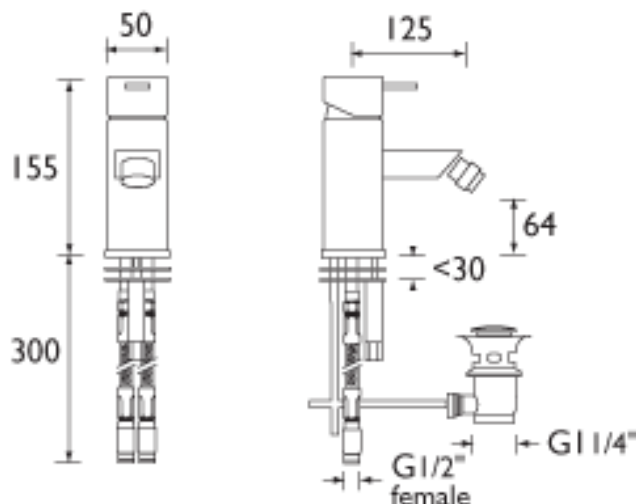

TECHNICAL DATA SHEET

QUADRATO

Bidet Mixer

Product Specification

Product Code:	QD BID C
Finish:	Chrome
Product Type:	Contemporary
Construction:	Body is of Brass Construction and is designed to conform to BS EN 200
Supply:	Suitable for all plumbing systems, preferably balanced
Cartridge Type:	35mm Ceramic Disc Cartridge
Inlet Connections:	½ Female Flexible inlet tails
Outlet Connections:	Flow Straightener
Working Pressures:	Min 0.5bar, Max 8.0bar
Dimensions for Fitting:	155 (H) mm, 50 (W) mm, 125 (D) mm

Additional Information

- Supplied with Metal Handles
- Supplied with Metal Fixing Nuts
- Chrome plated to BS EN 248
- Includes an eco-click water saving feature. Cartridge offers subtle resistance as it reaches approximately half its full flow capacity, saving water. The eco-click feature can be over-ridden for increased flow
- Incorporates additional safety feature where the maximum temperature can be controlled by repositioning a plastic collar under the control lever to limit its travel