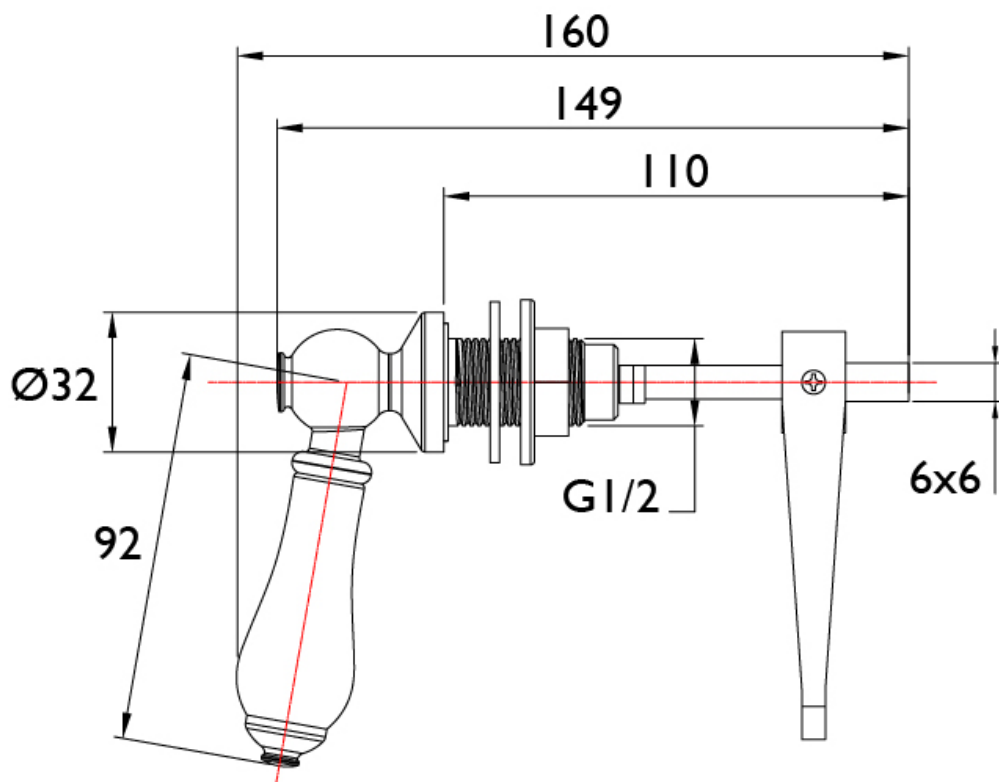

W CL3 C WHT
W CL3 G WHT

Accessories
Cistern Lever 3 Chrome Plated With White
Components

Specification

Adjustable Brackets:	Yes
Main Construction Material:	Brass & Ceramic Construction
Contemporary or Traditional:	Traditional
Finish Colour:	Chrome/Gold

Dimensions (measurements in mm)

Features:

- Standard length traditional lever
- Suitable for concealed toilet cisterns with front fixing hole
- Chrome plated to BS EN 248

For more products, visit our website:
<http://www.bristan.com>

TECHNICAL
DATA
SHEET

BRISTAN
TAPS & SHOWERS

Dx