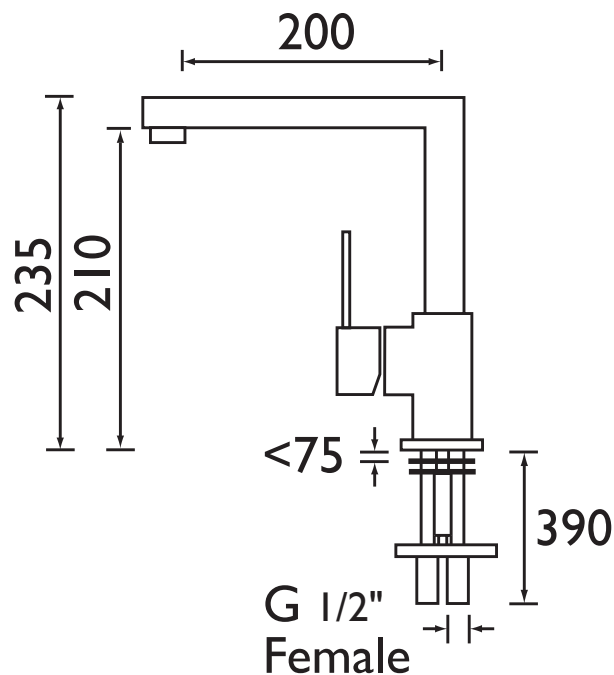

OL SNK EF BN

OVAL Tap Range Oval Easyfit Sink Mixer Brushed Nickel

Features:

- Metal Backnuts
- Ceramic Disc
- Easyfit
- Minimum Pressure 0.4
-

Product Certifications:

For more products, visit our website:

Specification

Style:	Contemporary
Product Type:	Kitchen Taps
Finish/Colour:	Brushed Nickel (Chrome Pictured)
Main Construction Material:	Brass
Mount Type:	Deck Mounted
Handle Type:	Lever
Connection Inlet:	M10 x 400mm Flexible Tails
Number of Tap Holes Required:	1
Valve/Cartridge Type:	35mm Serrated Flat Cartridge
Plumbing System Suitability	All, preferably balanced
Working Pressure Range:	Min 0.4 Bar, Max 5.0 Bar
Maximum Hot Water Temperature: °c	60
Maximum Dynamic Pressure: (bar)	5
Maximum Static Pressure: (bar)	10
Flow Type:	Single Flow
Flow Rate: (l/min @ 3 bar)	19.8
Connection Outlet:	
Isolation Included:	Yes

Dimensions (measurements in mm)

Flow Rates (l/min)

System Pressure (bar)	0.5	1	2	3	4	5
OL SNK EF BN	8.08	11.43	16.17	19.8	22.9	25.56

**TECHNICAL
DATA
SHEET**

BRISTAN
TAPS & SHOWERS