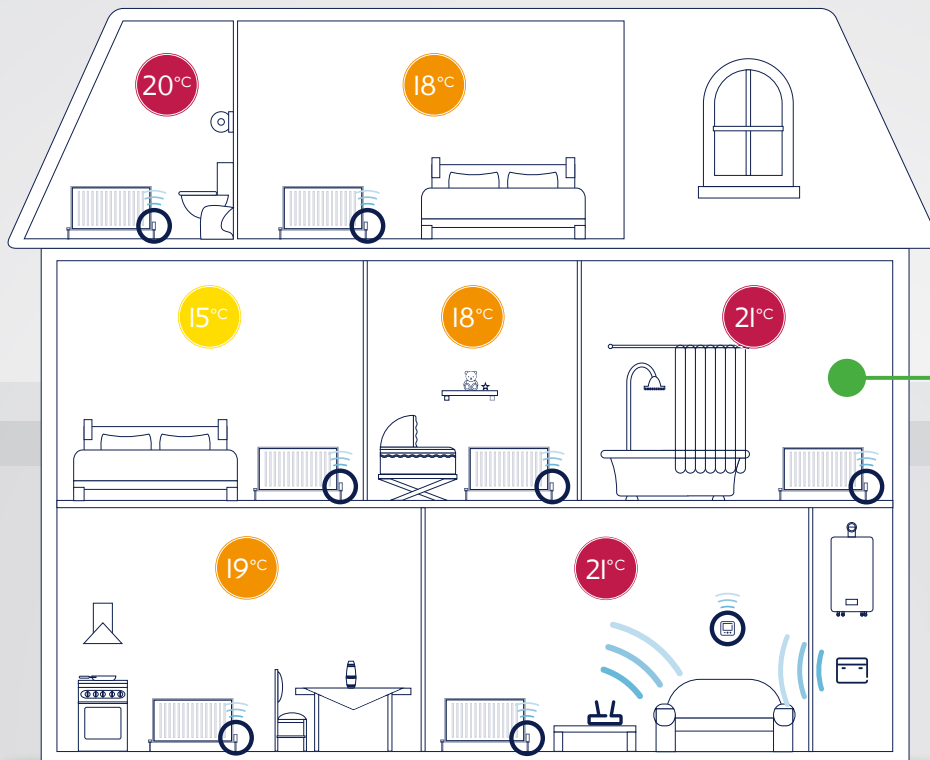

# Smart rooms with **Wiser**

Wiser can offer complete home personalisation by allowing you to control the temperature and schedule in each room independently.

It makes ultimate comfort affordable. Start with a smart room thermostat and build a full multi-room system over time.

This simple upgrade can have a huge impact on your comfort, convenience and energy bills.

Smart heating & hot water control

User friendly smartphone app

Individual room control

Works with **amazon alexa**

Eco Mode to maximise savings

Set different temperatures in selected rooms

# Easier control

Wiser has been designed to make your life easier. The simple app means you are in total control, wherever you are.

And if you're at home you don't have to lift a finger - just ask Alexa.