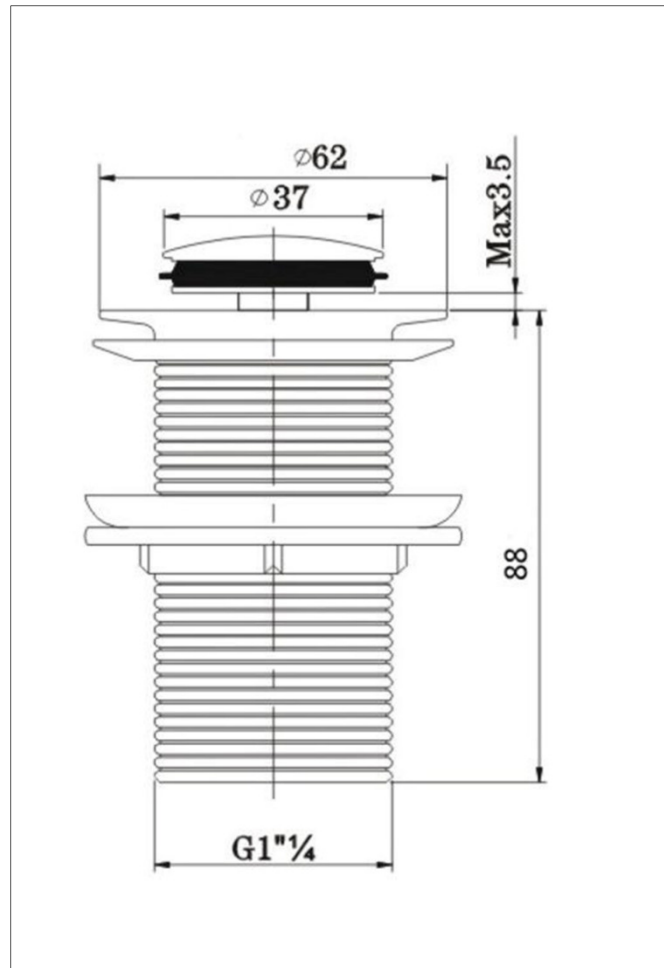

TECHNICAL DATA SHEET

Contemporary Round Push Unslotted Basin Waste

Technical Advice: For further information please call 0844 7016273 or email customercare@bristan.com

Guarantee: 5 years covering manufacturing faults.

Guarantee

Delivery

0844 7016273