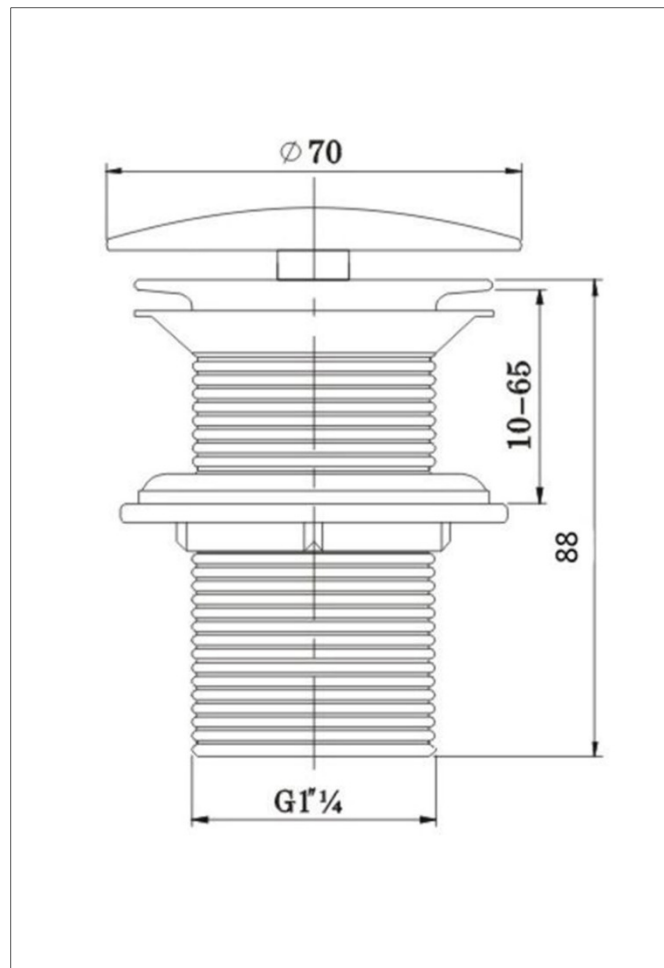

Contemporary Round Free Running Unslotted Basin Waste

Technical Advice: For further information please call 0844 7016273 or email customercare@bristan.com

Guarantee: 5 years covering manufacturing faults.

Guarantee

Delivery

0844 7016273