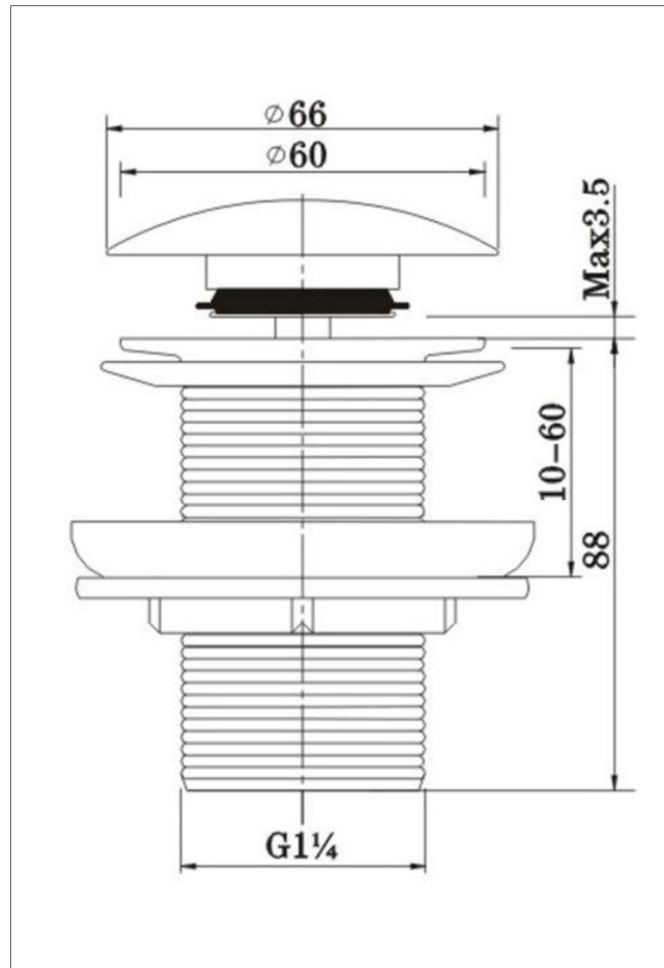

TECHNICAL DATA SHEET

Contemporary Round Clicker Unslotted Basin Waste

Technical Advice:

For further information please call 0844 7016273 or email customercare@bristan.com

Guarantee:

5 years covering manufacturing faults.

Guarantee

Delivery

0844 7016273