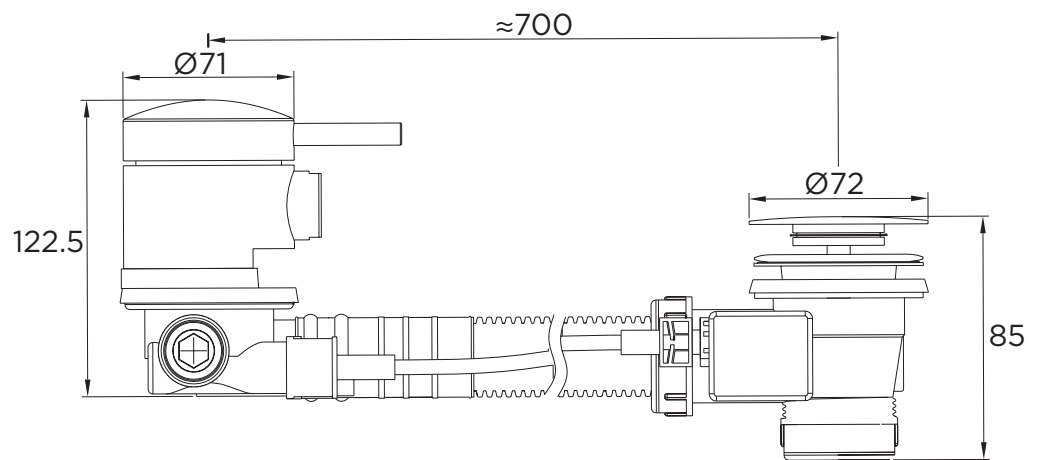

## Accessories Bath Filler with Pop up Waste and Overflow Chrome

Main Construction Material:	Brass
Connection Inlet:	3/4" Filler Elbows & 22mm Compression Flexi
Connection Outlet:	N/A
Contemporary or Traditional:	Contemporary
Finish Colour:	Chrome
Isolation Included:	No
Working Pressure Range (bar):	Min.0.2bar, Max.5.0bar
Maximum Static Pressure: (bar)	10

### Features:

- Solid brass
- Incorporates a bath fill spout that requires seperatly controlled hot and cold water supplies or a single mixed water supply

### Dimensions (measurements in mm)

TECHNICAL  
DATA  
SHEET

**BRISTAN**  
TAPS & SHOWERS

D3