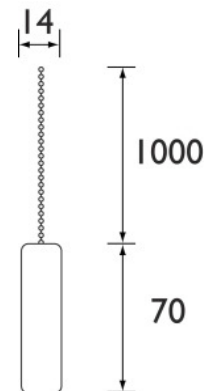

TECHNICAL DATASHEET

ACCESSORY QUBEHT PULL

Product Specification

Product Code: LP1 C
Finish: Chrome
Product Type: Contemporary

© Bristan Group 2009

Additional Information

- Chrome plated to BS EN 248
- Other accessories available from Qube range below:

| | |
|--|---------------|
| Toilet Roll Holder | (QU ROLL C) |
| Towel Ring | (QU RING C) |
| Frosted Glass Soap Dispenser | (QU SOAP C) |
| Free-standing Frosted Glass Soap Dish | (QU FSDISH C) |
| Free-standing Frosted Glass Soap Dispenser | (QU FSSOAP C) |
| Frosted Glass Tumbler & Holder | (QU HOLD C) |
| Free-standing Frosted Glass Tumbler & Holder | (QU FSTUMB C) |
| Single Towel Rail | (QU RAIL C) |
| Double Towel Rail | (QU DRAIL C) |
| Frosted Glass Shelf | (QU SHELF C) |
| Robe Hook | (QU HOOK C) |
| Frosted Glass Soap Dish | (QU DISH C) |