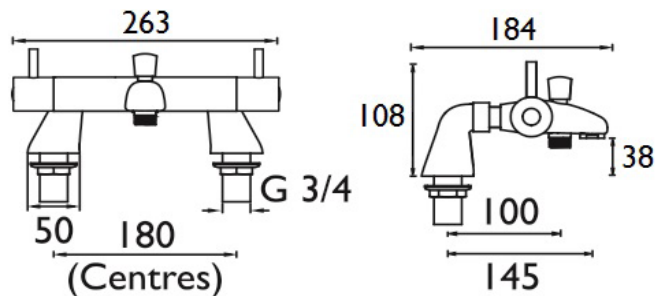

AR2 THLBSM C

ARTISAN Tap Range Artisan Thermostatic Lever Handle Bath Shower Mixer Chrome

Features:

- TMV2 Thermostatic control to both shower and bath functions for added safety
- Dual control metal lever handles
- Pre-set maximum temperature at 38c can be overridden by the user
- Operates at a minimum pressure of 0.5 bar
- Supplied without shower kit
- Can be wall mounted using WMNT10 C

Product Certifications:

WRAS Certificate Number: 407010
WRAS Expiry Date: 31/07/2019

For more products, visit our website:

Specification

Style:	Contemporary
Product Type:	Bath Shower Mixer
Finish/Colour:	Chrome
Main Construction Material:	Brass
Mount Type:	Deck Mounted
Handle Type:	Lever
Connection Inlet:	3/4" BSP
Number of Tap Holes Required:	2
Valve/Cartridge Type:	1/2" Ceramic Disc Valve & Thermostatic Cartridge
Plumbing System Suitability	Nominally Balanced Supply Pressures Only
Working Pressure Range:	Min.0.2 Bar, Max.5.0 Bar
Maximum Hot Water Temperature: °c	80
Maximum Dynamic Pressure: (bar)	5
Maximum Static Pressure: (bar)	10
Flow Type:	Single
Flow Rate: (l/min @ 3 bar)	20.8
Connection Outlet:	G1/2"
Isolation Included:	No

Dimensions (measurements in mm)

Flow Rates (l/min)

System Pressure (bar)	0.2	0.5	1	2	3	5
AR2 THLBSM C	4.4	7.8	11.6	16.8	20.8	26.9

TECHNICAL
DATA
SHEET

BRISTAN
TAPS & SHOWERS

D2