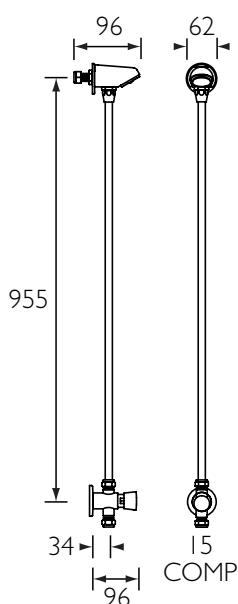

Gummers Exposed Timed Flow Control Shower with Fixed Head

Product Code

MEFC-PAK

Finish/Model Type

Chrome

Weblink

<http://www.specifybristan.com/MEFCPAK>

- 25 second time delay
- Chrome riser bar
- Vandal resistant showerhead with spray inserts for water economy or full flow
- Minimum working pressure 0.1 bar

Recommended items: visit www.specifybristan.com

Thermostatic mixing valves

All measurements in mm (unless stated otherwise)

Inlet connection 15mm

Outlet connection 15mm

Performance with open outlet

Pressure Drop	0.1	0.2	0.5	1	2	3	4	5
Flow Rate	4	6	9	13	18	22	26	30