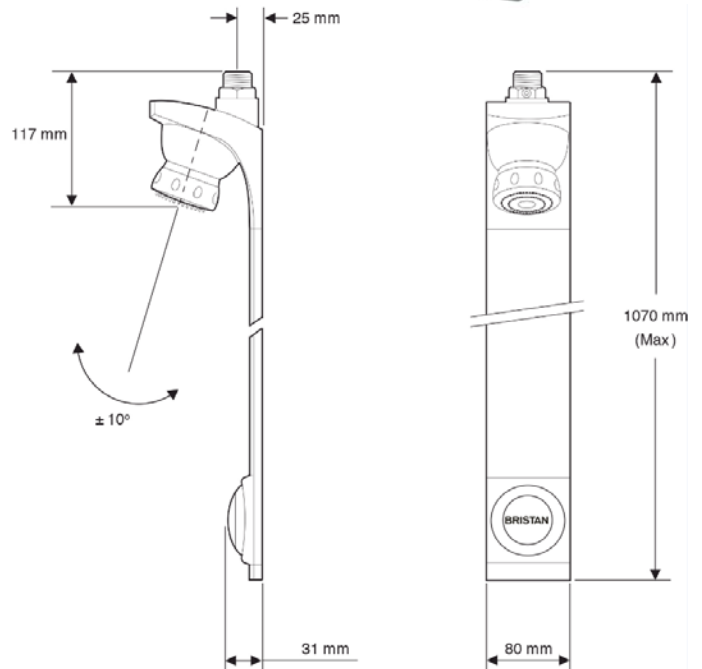

TECHNICAL DATA SHEET

Timed Flow Shower Panel With adjustable head

Product Specification

Product Code: TFP4001
Product Type: Commercial
Supply: Suitable for all plumbing systems
Inlet Connection: 3/4" BSP male telescopic connection
Working pressure: Min: 1.0 bar Max: 5.0 bar
Max static pressure: 10 bar

Additional Information

- Features a push button timed flow control.
- 360°C swivel showerhead.
- 3/4" telescopic inlet connection incorporates an isolation valve for ease of maintenance.

Technical Advice: For further information please call 0844 7016273 or email customer@bristan.com