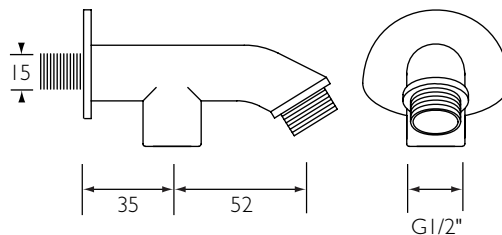

Shower Arms & Riser Bar

Weblink: <http://www.specifybristan.com/ARMS>

All measurements in mm (unless stated otherwise)

Chrome Riser Bar

Product code: 7197-1

- Chrome
- Can be cut to the required length
- Supplied with compression nut and olive

Healthcare

Education

Sports & Leisure

Exposed Shower Arm for Rigid Riser 87mm Projection

Product code: 9042-C

- Chrome
- Backplate for wall fixing

Healthcare

Education

Sports & Leisure

Exposed Shower Arm for Rigid Riser 250mm Projection

Product code: SA260-C

- Chrome
- Backplate for wall fixing

Healthcare

Education

Sports & Leisure

Call our specifier helpline on **0844 701 6273**