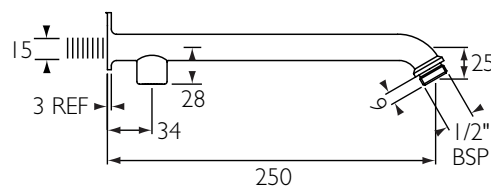

Shower Arms & Riser Bar

Weblink: <http://www.specifybristan.com/ARMS>

All measurements in mm (unless stated otherwise)

Chrome Riser Bar

Product code: 7197-1

- Chrome
- Can be cut to the required length
- Supplied with compression nut and olive

Healthcare

Education

Sports & Leisure

Exposed Shower Arm for Rigid Riser 87mm Projection

Product code: 9042-C

- Chrome
- Backplate for wall fixing

Healthcare

Education

Sports & Leisure

Exposed Shower Arm for Rigid Riser 250mm Projection

Product code: SA260-C

- Chrome
- Backplate for wall fixing

Healthcare

Education

Sports & Leisure

Call our specifier helpline on **0844 701 6273**