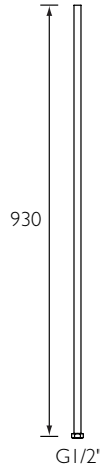

Shower Arms & Riser Bar

Weblink: <http://www.specifybristan.com/ARMS>

All measurements in mm (unless stated otherwise)

Chrome Riser Bar

Product code: 7197-1

- Chrome
- Can be cut to the required length
- Supplied with compression nut and olive

Healthcare

Education

Sports & Leisure

Exposed Shower Arm for Rigid Riser 87mm Projection

Product code: 9042-C

- Chrome
- Backplate for wall fixing

Healthcare

Education

Sports & Leisure

Exposed Shower Arm for Rigid Riser 250mm Projection

Product code: SA260-C

- Chrome
- Backplate for wall fixing

Healthcare

Education

Sports & Leisure

Call our specifier helpline on **0844 701 6273**