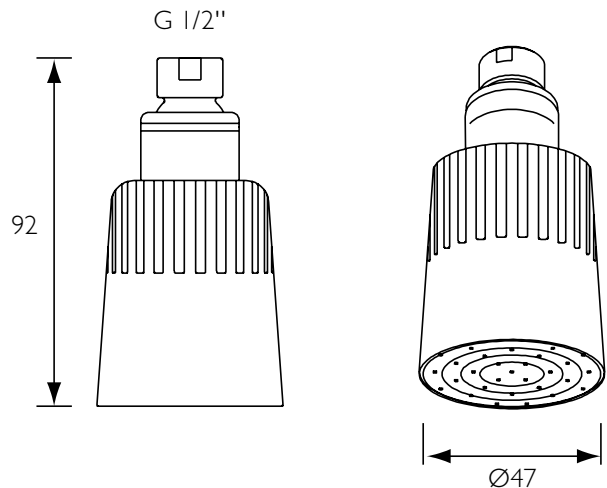

## Swivel Showerhead with Vandal Resistant Screw Fixing

Healthcare

Education

Sports & Leisure

- Tamper resistant screw fixing and spray plate
- Swivel ball joint for angle adjustment
- Choice of spray rings to suit varying water pressures

Recommended items: visit [www.specifybristan.com](http://www.specifybristan.com)

Shower arms

All measurements in mm (unless stated otherwise)  
 Inlet connection 1/2" BSP  
 Flow rate dependent on shower valve/mixing valve specified