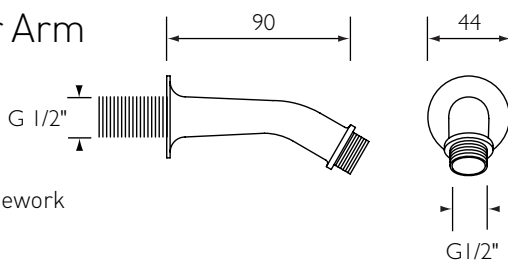

Shower Arms

Weblink: <http://www.specifybristan.com/ARMS>

All measurements in mm (unless stated otherwise)

Ceiling Fed Shower Arm

Product code: ARM104 C

- Chrome
- Solid brass construction

Hospitality

Concealed Shower Arm 285mm Projection

Product code: ARM100 C

- Chrome
- Solid brass construction
- Metal backnut for added durability

Hospitality

Concealed Shower Arm 130mm Projection

Product code: ARM101 C

- Chrome
- Solid brass construction
- Metal backnut for added durability

Hospitality

Concealed Shower Arm 90mm Projection

Product code: SA90CP

- Chrome
- For use with concealed pipework

Healthcare

Education

Sports & Leisure

Concealed Shower Arm 180mm Projection