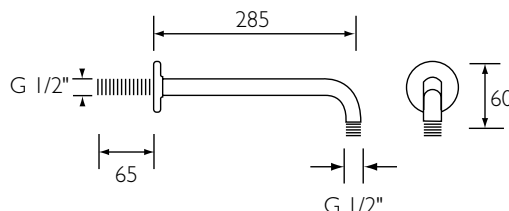

Shower Arms

Weblink: <http://www.specifybristan.com/ARMS>

All measurements in mm (unless stated otherwise)

Ceiling Fed Shower Arm

Product code: ARM104 C

- Chrome
- Solid brass construction

Hospitality

Concealed Shower Arm 285mm Projection

Product code: ARM100 C

- Chrome
- Solid brass construction
- Metal backnut for added durability

Hospitality

Concealed Shower Arm 130mm Projection

Product code: ARM101 C

- Chrome
- Solid brass construction
- Metal backnut for added durability

Hospitality

Concealed Shower Arm 90mm Projection

Product code: SA90CP

- Chrome
- For use with concealed pipework

Healthcare

Education

Sports & Leisure

Concealed Shower Arm 180mm Projection