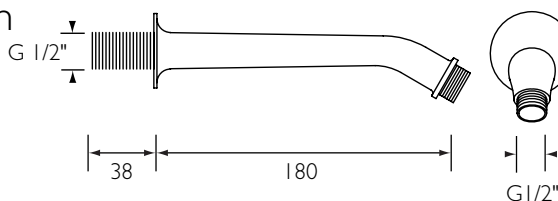

Concealed Shower Arm 180mm Projection

Product code: SA180CP

- Chrome
- For use with concealed pipework

Healthcare

Education

Sports & Leisure

Call our specifier helpline on **0844 701 6273**

or visit www.specifybristan.com

Bristan, Birch Coppice Business Park,
Dordon, Tamworth, Staffordshire B78 1SG