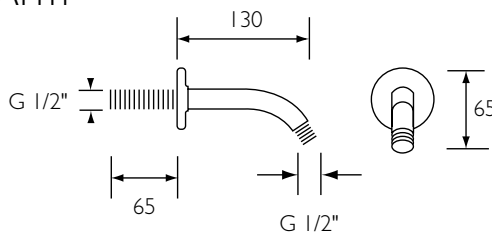

Shower Arms

Weblink: <http://www.specifybristan.com/ARMS>

All measurements in mm (unless stated otherwise)

Ceiling Fed Shower Arm

Product code: ARM104 C

- Chrome
- Solid brass construction

Hospitality

Concealed Shower Arm 285mm Projection

Product code: ARM100 C

- Chrome
- Solid brass construction
- Metal backnut for added durability

Hospitality

Concealed Shower Arm 130mm Projection

Product code: ARM101 C

- Chrome
- Solid brass construction
- Metal backnut for added durability

Hospitality

Concealed Shower Arm 90mm Projection

Product code: SA90CP

- Chrome
- For use with concealed pipework

Healthcare

Education

Sports & Leisure

Concealed Shower Arm 180mm Projection