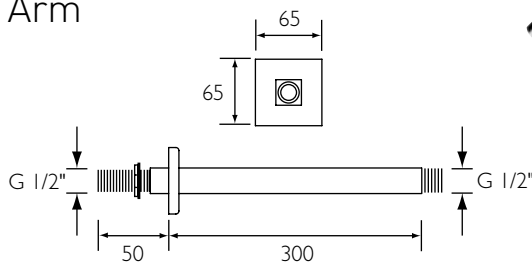

Shower Arms

Weblink: <http://www.specifybristan.com/ARMS>

All measurements in mm (unless stated otherwise)

Ceiling Fed Shower Arm

Product code: ARM104 C

- Chrome
- Solid brass construction

Hospitality

Concealed Shower Arm 285mm Projection

Product code: ARM100 C

- Chrome
- Solid brass construction
- Metal backnut for added durability

Hospitality

Concealed Shower Arm 130mm Projection

Product code: ARM101 C

- Chrome
- Solid brass construction
- Metal backnut for added durability

Hospitality

Concealed Shower Arm 90mm Projection

Product code: SA90CP

- Chrome
- For use with concealed pipework

Healthcare

Education

Sports & Leisure

Concealed Shower Arm 180mm Projection