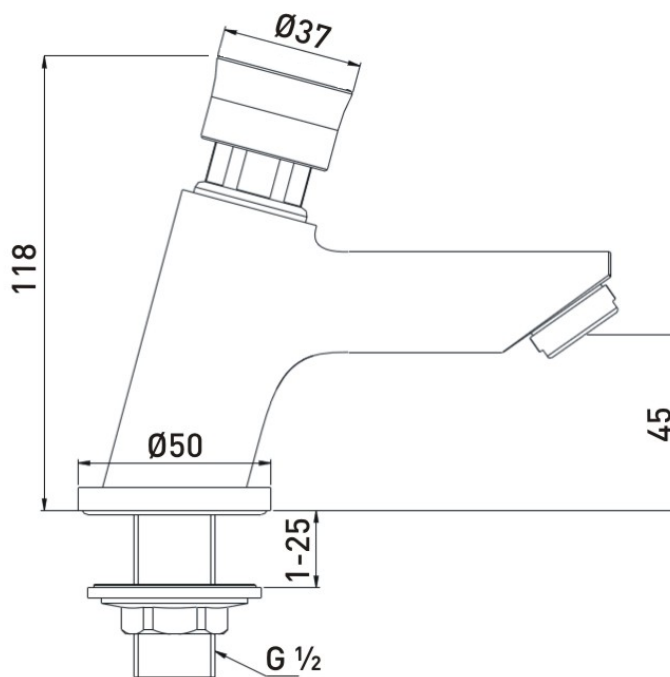

Z2 LUX 1/2 C

COMMERCIAL Tap Range Single Luxury Soft Touch Timed Flow Ba-

Specification	
Style:	Contemporary
Product Type:	Bathroom taps
Finish/Colour:	Chrome
Main Construction Material:	Brass
Mount Type:	Deck
Handle Type:	Push Button
Connection Inlet:	1/2" BSP
Number of Tap Holes Required:	1
Valve/Cartridge Type:	Self Closing Valve
Plumbing System Suitability	All
Working Pressure Range:	Min. 0.5 bar - Max. 5 bar
Maximum Hot Water Temperature: °c	65
Maximum Dynamic Pressure: (bar)	5
Maximum Static Pressure: (bar)	10
Flow Type:	Single flow
Flow Rate: (l/min @ 3 bar)	36.7
Connection Outlet:	Open
Isolation Included:	No

Features:

- Timed shut off to meet BS EN 816
- Soft touch east to use mechanism
- Supplied wirth both hot and cold indices
- Supplied with 5l/min flow regulator (not fitted)

Product Certifications:

WRAS No: 1401911
WRAS Expiry Date: 31/01/2019

For more products, visit our website:

Dimensions (measurements in mm)

Flow Rates (l/min)

System Pressure (bar)	0.2	0.5	1	2	3	5
Z2 LUX 1/2 C	9	15	21.2	30	36.7	47.4

TECHNICAL
DATA
SHEET

BRISTAN
TAPS & SHOWERS