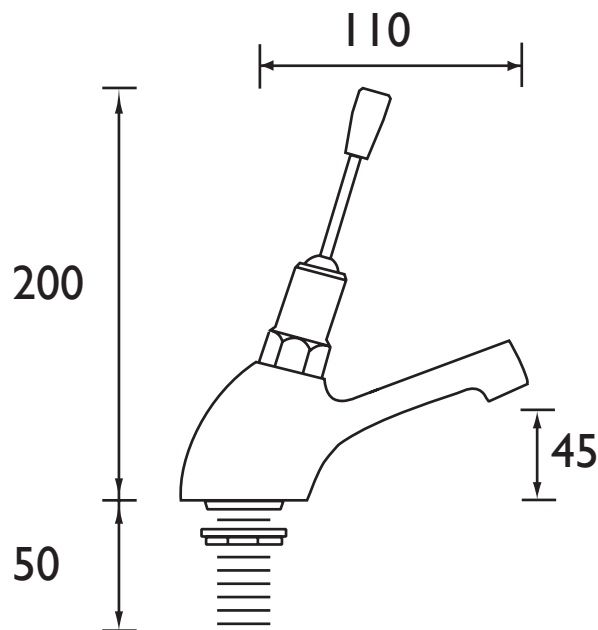

Z L 1/2 C

SELF CLOSE Tap Range Single Timed Flow Toggle Control Basin Pillar Tap 6lpm Chrome

Features:

- Toggle action
- 15 second time delay
- Supplied with 6 l/m flow regulator
- Supplied with cold and hot indices for flexibility
-

Product Certifications:

WRAS Certificate No: 1503950
WRAS Expiry Date: 31/03/2020

For more products, visit our website:

Specification

Style:	Contemporary
Product Type:	Taps
Finish/Colour:	Chrome
Main Construction Material:	Brass
Mount Type:	Deck
Handle Type:	Toggle
Connection Inlet:	1/2" BSP
Number of Tap Holes Required:	1
Valve/Cartridge Type:	Automatic Shut-Off Valve
Plumbing System Suitability	All
Working Pressure Range:	Min. 0.2 bar, Max. 3.0 bar
Maximum Hot Water Temperature: °c	65
Maximum Dynamic Pressure: (bar)	3
Maximum Static Pressure: (bar)	10
Flow Type:	Single Flow
Flow Rate: (l/min @ 3 bar)	35.6
Connection Outlet:	
Isolation Included:	No

Dimensions (measurements in mm)

Flow Rates (l/min)

System Pressure (bar)	0.2	0.5	1	2	3
With Flow Regulators	1.3	3.3	4.8	5.6	6.3
Without Flow Regulators	8.5	14.1	20.4	29	35.6

**TECHNICAL
DATA
SHEET**

BRISTAN
TAPS & SHOWERS