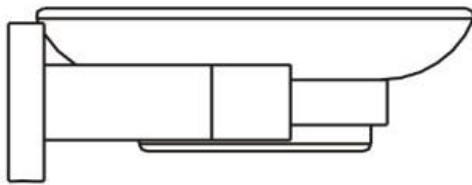

TECHNICAL DATA SHEET

ORBIT Soap Dish and Holder Chrome

Product Code	ATAC-BX10-2202
Finishes	Chrome
Product Type	Contemporary
Packaging	45.5 x 34 x 34cm / carton (32 boxes / carton)

46

129

118

The information contained on this page was correct at date of issue. Fitting dimensions are provided as a guide only. Some variation may occur due to manufacturing tolerances. We pursue a policy of continuing improvement in design and performance of our products and so reserve the right to change specifications without prior notice.