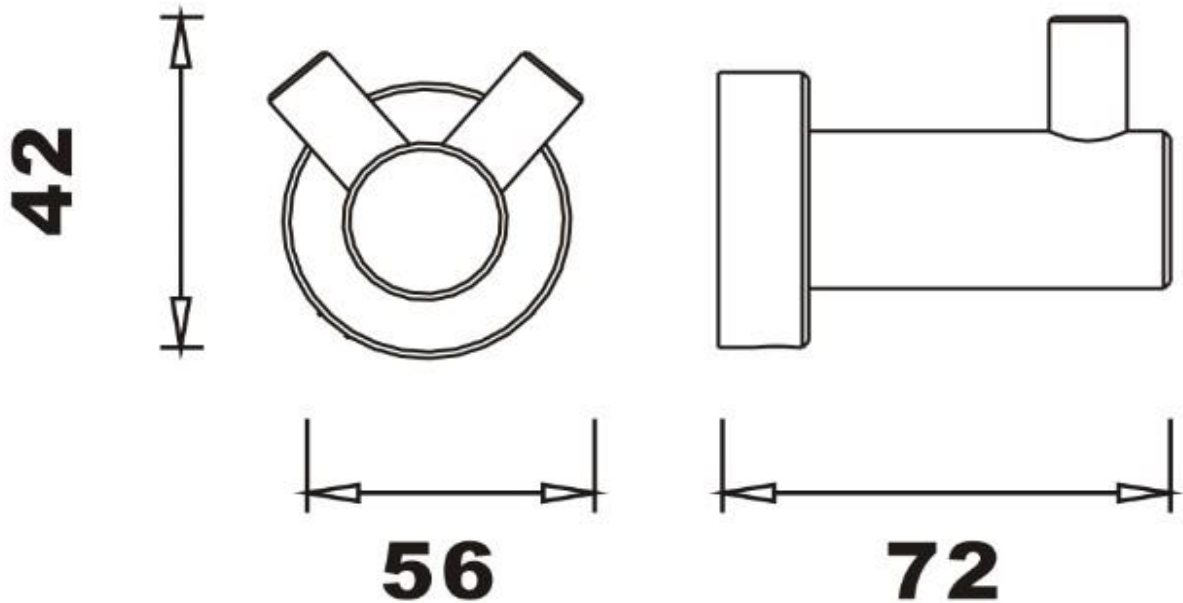

TECHNICAL DATA SHEET

ORBIT Robe Hook Double Chrome

Product Code	ATAC-BX10-2402
Finishes	Chrome
Product Type	Contemporary
Packaging	37 x 33 x 39cm / carton (60 boxes / carton)

The information contained on this page was correct at date of issue. Fitting dimensions are provided as a guide only. Some variation may occur due to manufacturing tolerances. We pursue a policy of continuing improvement in design and performance of our products and so reserve the right to change specifications without prior notice.