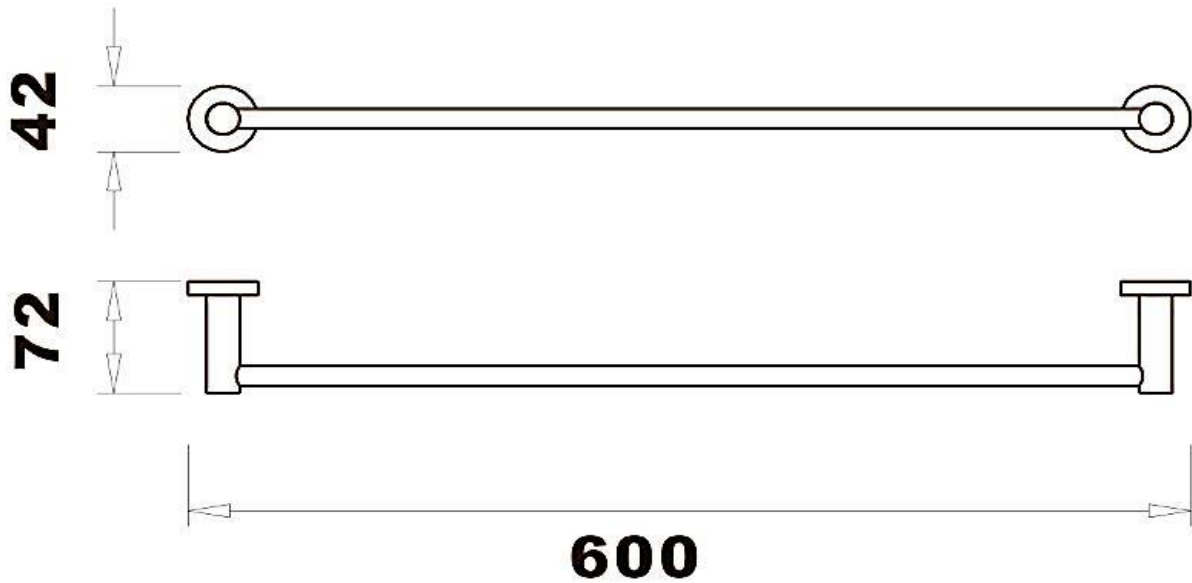

TECHNICAL DATA SHEET

ORBIT Towel Rail Single Chrome

Product Code	ATAC-BX10-2602
Finishes	Chrome
Product Type	Contemporary
Packaging	66.5 x 31.5 x 47cm / carton (25 boxes / carton)

The information contained on this page was correct at date of issue. Fitting dimensions are provided as a guide only. Some variation may occur due to manufacturing tolerances. We pursue a policy of continuing improvement in design and performance of our products and so reserve the right to change specifications without prior notice.