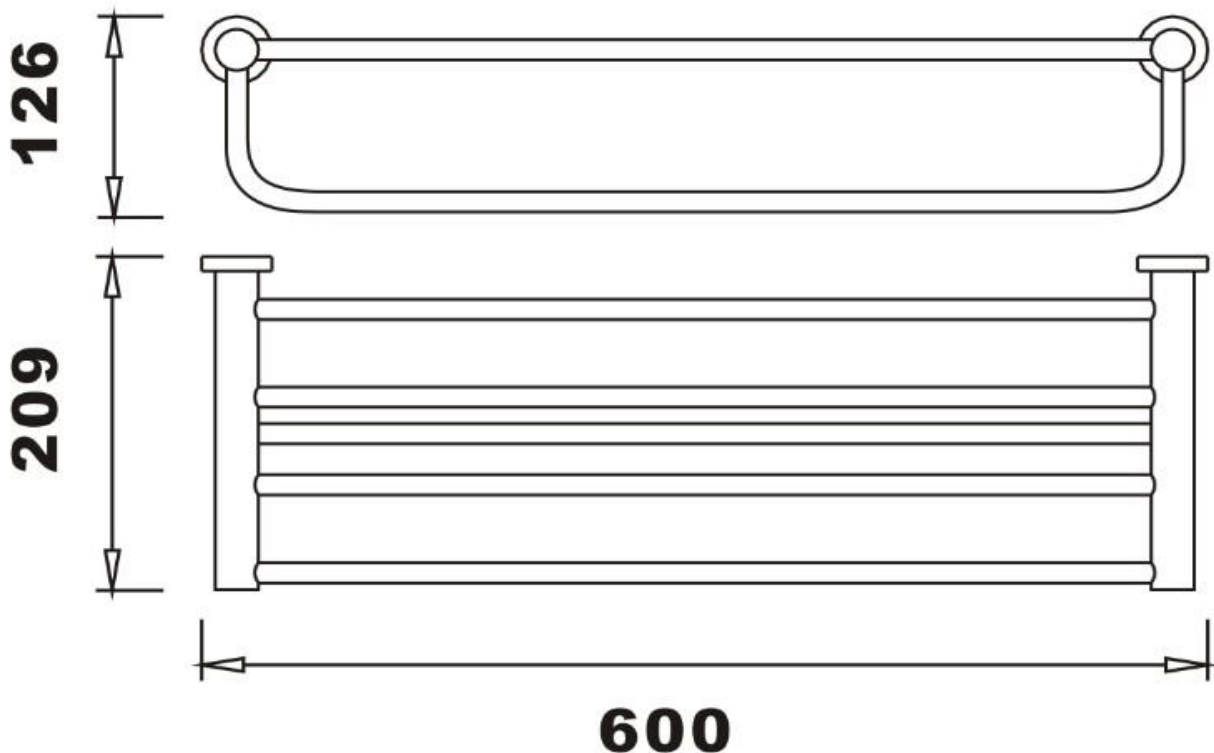

TECHNICAL DATA SHEET

ORBIT Towel Shelf

| | |
|---------------------|---|
| Product Code | ATAC-BX10-2606 |
| Finishes | Chrome |
| Product Type | Contemporary |
| Packaging | 67.5 x 50 x 64.5cm / carton (10 boxes / carton) |
| Guarantee | 10 year against manufacturing faults (excluding serviceable parts). |