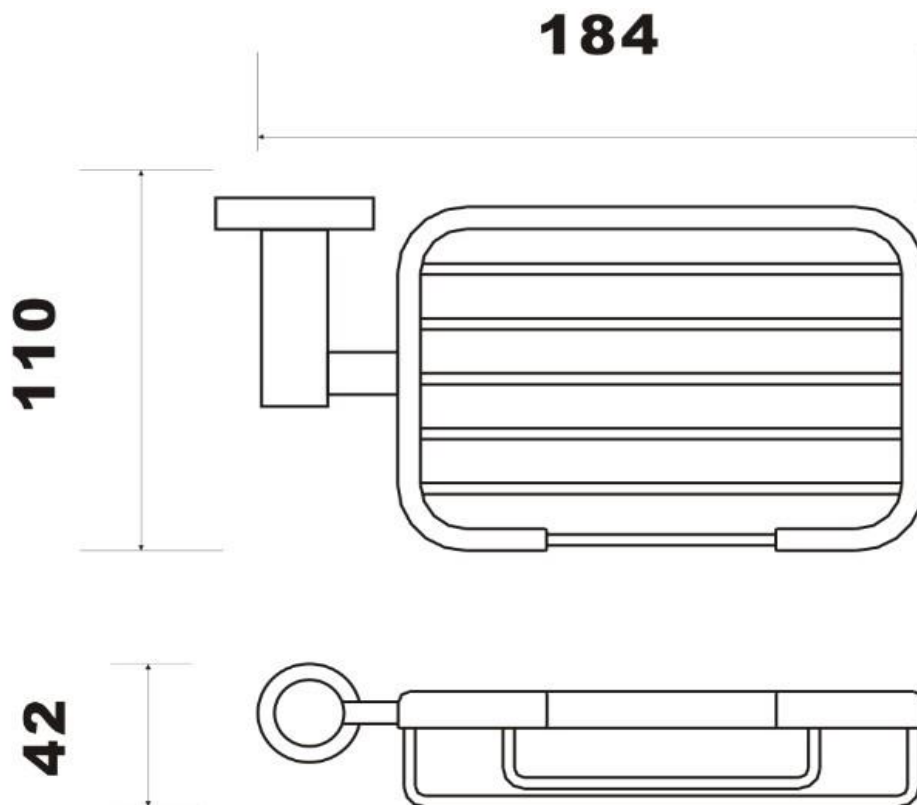

TECHNICAL DATA SHEET

ORBIT Soap Dish Wire Chrome

Product Code	ATAC-BX10-2204
Construction Finishes	Chrome
Product Type	Contemporary
Packaging	49.5 x 29.5 x 24.5cm / carton (16 boxes / carton)

The information contained on this page was correct at date of issue. Fitting dimensions are provided as a guide only. Some variation may occur due to manufacturing tolerances. We pursue a policy of continuing improvement in design and performance of our products and so reserve the right to change specifications without prior notice.