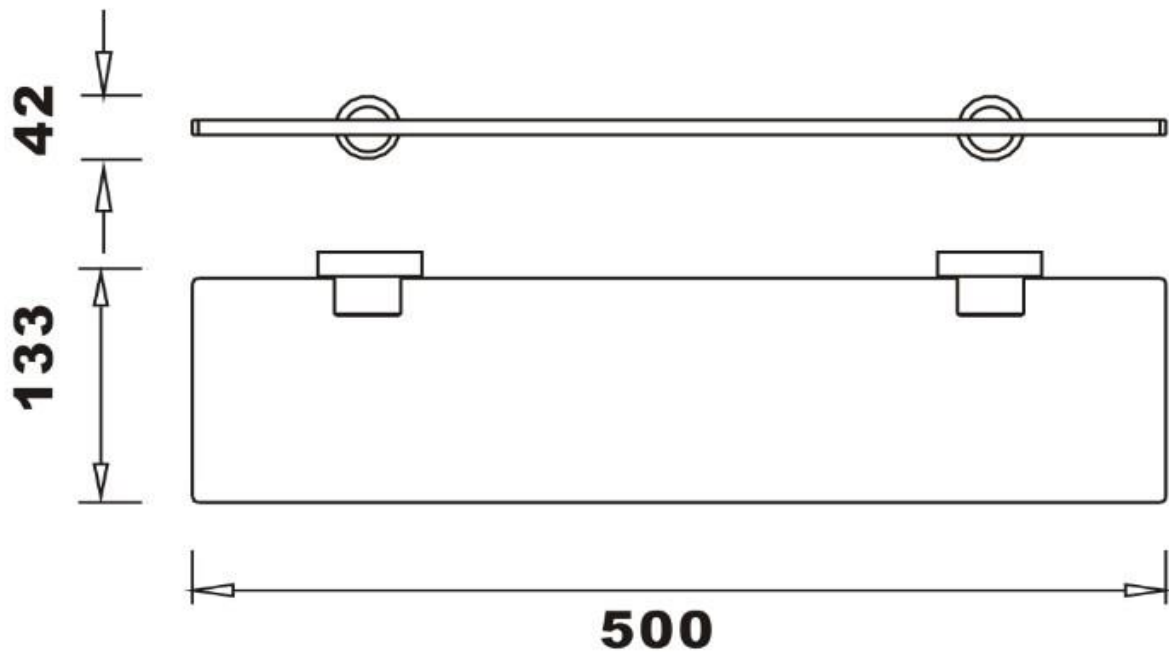

TECHNICAL DATA SHEET

ORBIT Glass shelf

Product Code	ATAC-BX10-2608
Finishes	Chrome/Glass
Product Type	Contemporary
Packaging	66.5 x 31.5 x 56cm / carton (20 boxes / carton)
Guarantee	10 year against manufacturing faults (excluding serviceable parts).