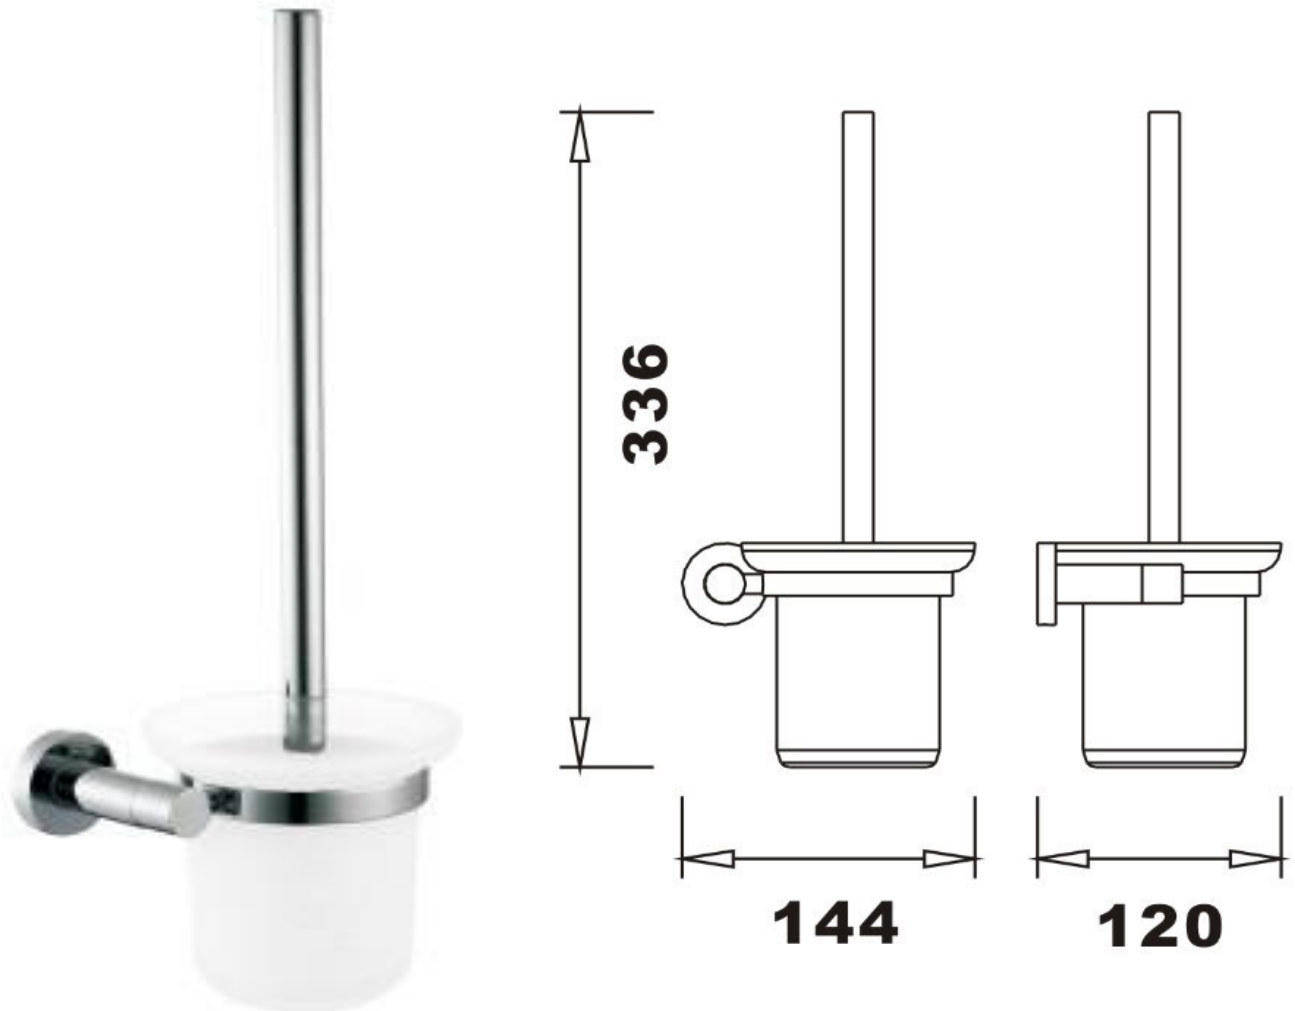

## ORBIT Toilet Brush & Holder Chrome

<b>Product Code</b>	ATAC-BX10-3402
<b>Finishes</b>	Chrome
<b>Product Type</b>	Contemporary
<b>Packaging</b>	50.5 x 38.5 x 40cm / carton (12 boxes / carton)

The information contained on this page was correct at date of issue. Fitting dimensions are provided as a guide only. Some variation may occur due to manufacturing tolerances. We pursue a policy of continuing improvement in design and performance of our products and so reserve the right to change specifications without prior notice.