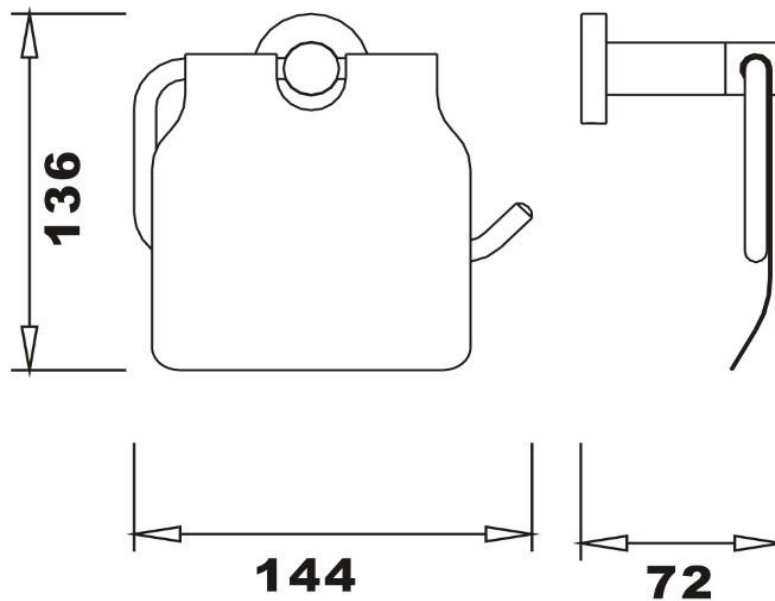

TECHNICAL DATA SHEET

ORBIT Toilet Roll Holder Chrome

Product Code	ATAC-BX10-2802
Finishes	Chrome
Product Type	Contemporary
Fitting	47 x 30 x 49cm / carton (30 boxes / carton)

The information contained on this page was correct at date of issue. Fitting dimensions are provided as a guide only. Some variation may occur due to manufacturing tolerances. We pursue a policy of continuing improvement in design and performance of our products and so reserve the right to change specifications without prior notice.