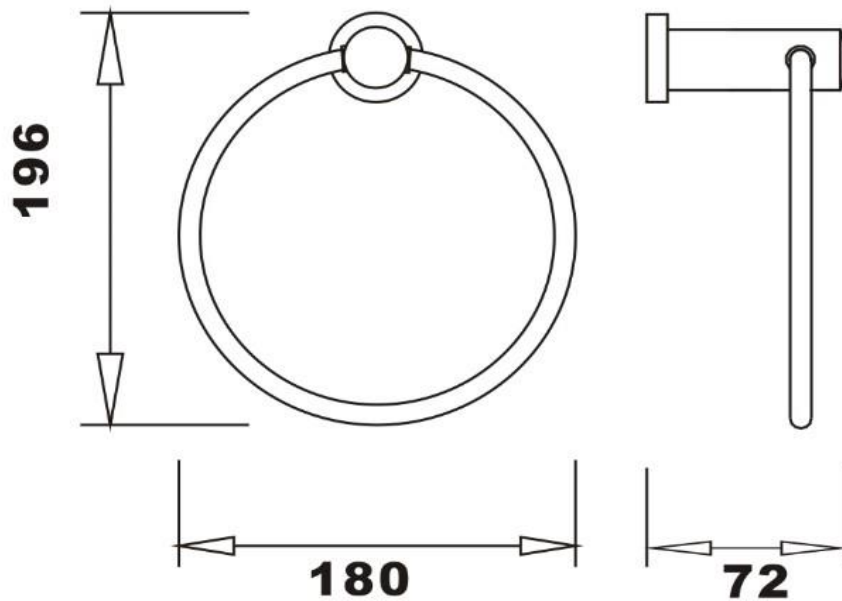

TECHNICAL DATA SHEET

ORBIT Towel Ring Chrome

Product Code	ATAC-BX10-3002
Finishes	Chrome
Product Type	Contemporary
Packaging	41.5 x 37.5 x 42cm / carton (20 boxes / carton)

The information contained on this page was correct at date of issue. Fitting dimensions are provided as a guide only. Some variation may occur due to manufacturing tolerances. We pursue a policy of continuing improvement in design and performance of our products and so reserve the right to change specifications without prior notice.