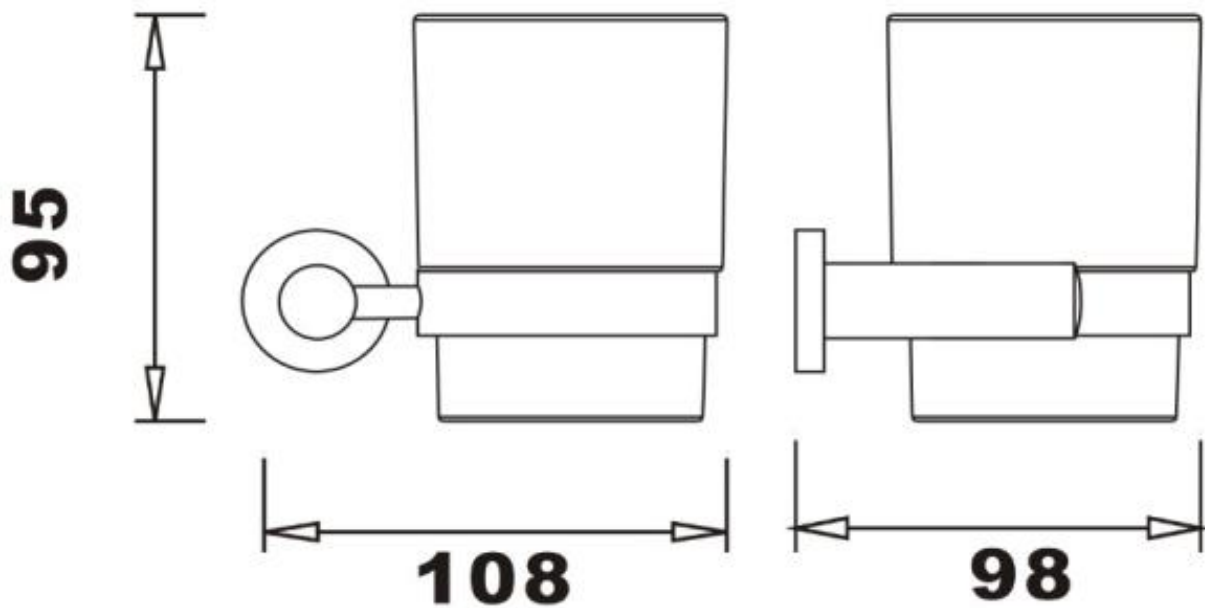

TECHNICAL DATA SHEET

ORBIT Tumbler Holder & Cup Chrome

Product Code	ATAC-BX10-3202
Finishes	Chrome
Product Type	Contemporary
Packaging	45.5 x 34 x 34cm / carton (32 boxes / carton)

The information contained on this page was correct at date of issue. Fitting dimensions are provided as a guide only. Some variation may occur due to manufacturing tolerances. We pursue a policy of continuing improvement in design and performance of our products and so reserve the right to change specifications without prior notice.