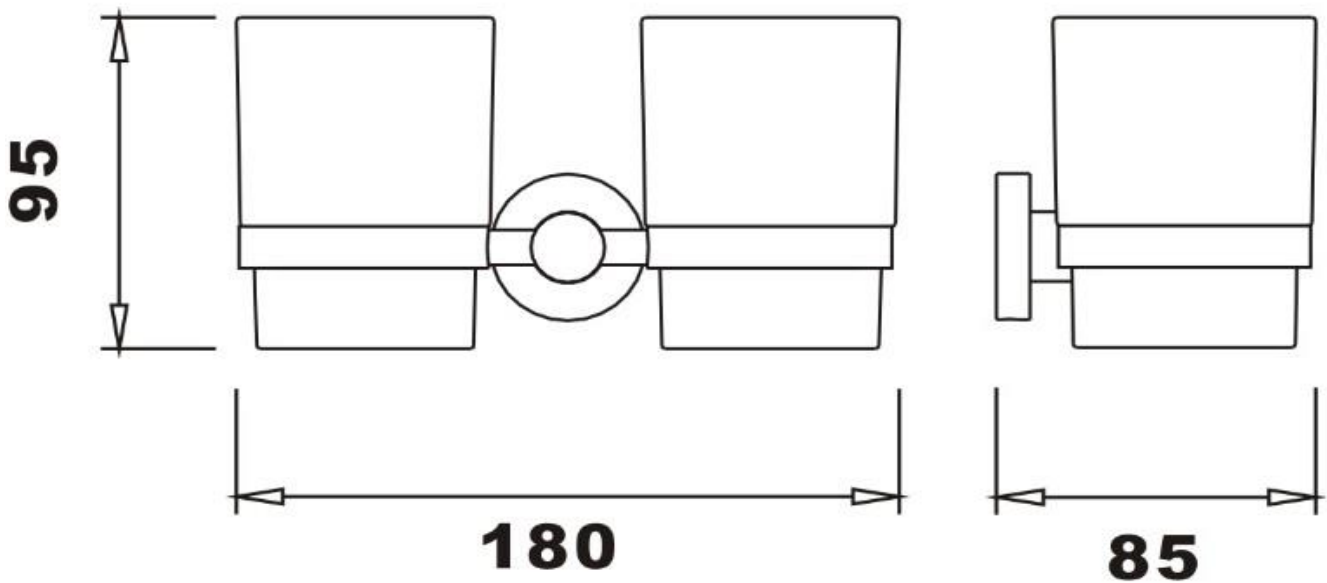

TECHNICAL DATA SHEET

ORBIT Double Tumbler Holder & Cup

Product Code	ATAC-BX10-3204
Finishes	Chrome
Product Type	Contemporary
Packaging	52 x 37.5 x 23.5cm / carton (16 boxes / carton)

The information contained on this page was correct at date of issue. Fitting dimensions are provided as a guide only. Some variation may occur due to manufacturing tolerances. We pursue a policy of continuing improvement in design and performance of our products and so reserve the right to change specifications without prior notice.