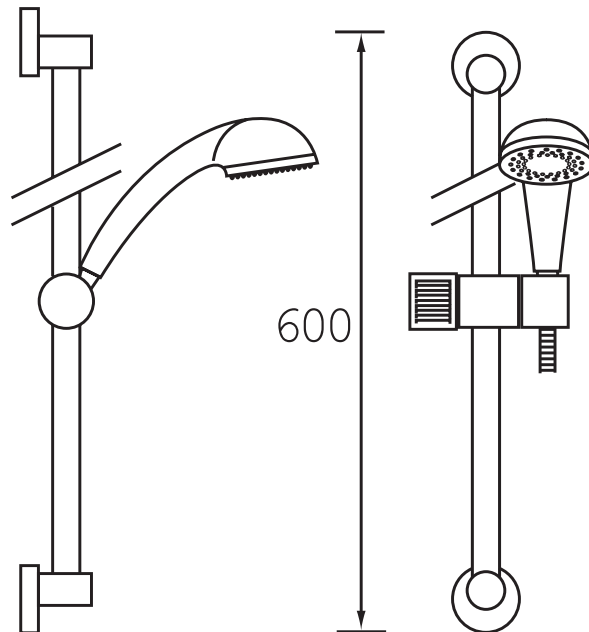

KIT100 C

Accessories Single Function Slide Bar Shower Kit Chrome

Adjustable Brackets:	No
Main Construction Material:	Plastic, Steel
Connection Inlet:	G 1/2"
Connection Outlet:	G 1/2"
Contemporary or Traditional:	Contemporary
Finish Colour:	Chrome
Isolation Included:	No
Left or Right Handed:	Both
Maximum Static Pressure: (bar)	10
Riser Length: (mm)	600
Handset Type:	Single Function Rub Clean Handset

Features:

- Single-function rub-clean anti-limescale handset
- Includes hose retainer and slider bar
- 1.5m shower hose
- Chrome plated to BS EN 248

Product Certifications:

For more products, visit our website:

Dimensions (measurements in mm)

**TECHNICAL
DATA
SHEET**

BRISTAN
TAPS & SHOWERS

D4