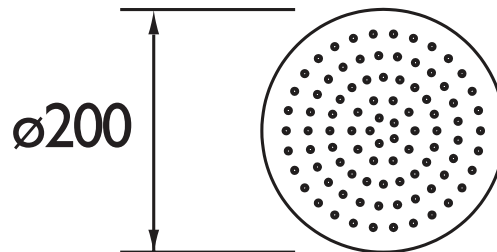

Dimensions (measurements in mm)