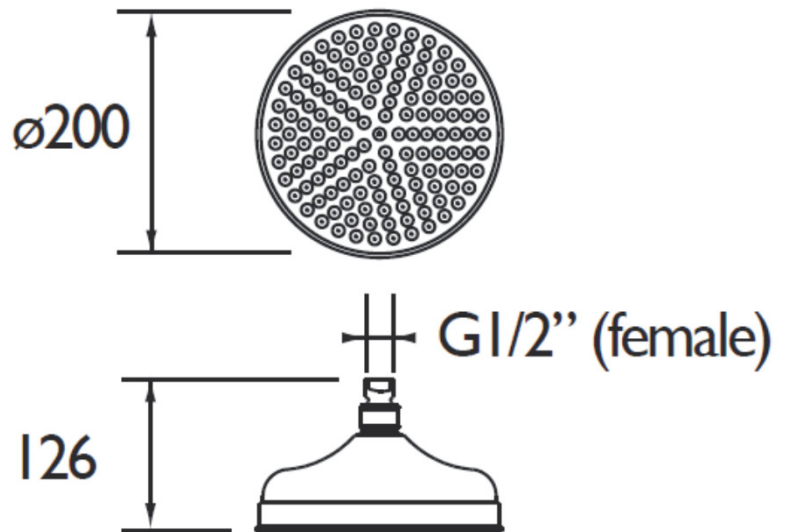

Technical Advice: For further information please call 0844 7016273 or email customercare@bristan.com

Guarantee: 5 years covering manufacturing faults.

Bristan, Birch Coppice Business Park, Dordon, Tamworth, B78 1SG
Telephone: 0844 701 6274 Facsimile: 0844 701 6275
Web Site: www.bristan.com Email: enquire@bristan.com

Guarantee

Delivery

0844 7016273

The information contained on this page was correct at date of issue. Fitting dimensions are provided as a guide only. Some variation may occur due to manufacturing tolerances. Bristan pursues a policy of continuing improvement in design and performance of its products and so reserves the right to change specifications without prior notice.

D2