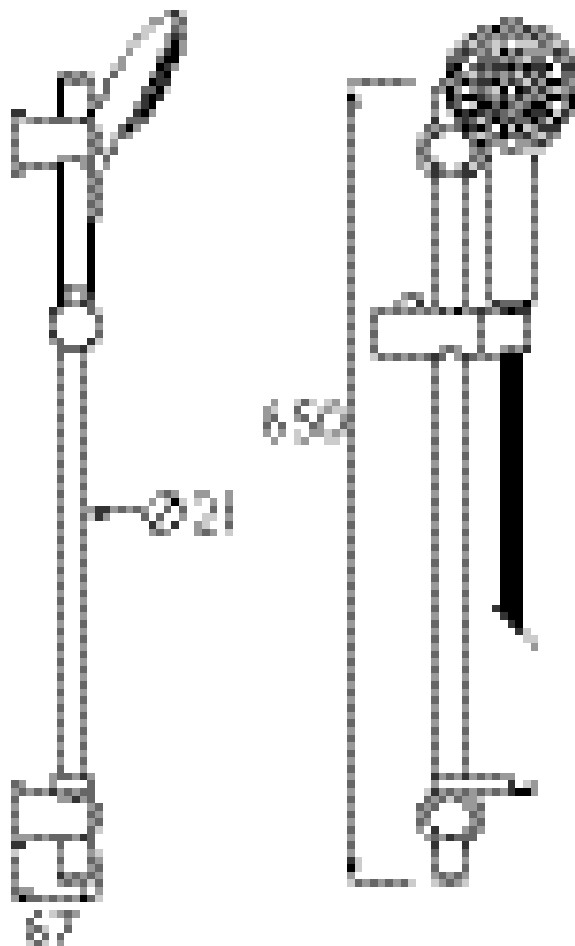

CAS KIT02 C

Accessories Cascade Shower Kit with Single Function Large Handset Chrome

Adjustable Brackets:	No
Main Construction Material:	Brass
Contemporary or Traditional:	Contemporary
Finish Colour:	Chrome
Isolation Included:	No
Riser Length: (mm)	650
Rub Clean Handset:	Yes
Working Pressure Range (bar):	Min. 0.2, Max. 5.0
Maximum Static Pressure: (bar)	10

Features:

- Riser rail, hose, handset, hose retainer
- Adjustable riser rail
- Includes 1.5m hose, large rub-clean single function handset and hose retainer

Product Certifications:

WRAS Certificate No: 1801062
WRAS Expiry Date: 31/01/2023

For more Shower Accessories,
please visit our website:

Dimensions (measurements in mm)

**TECHNICAL
DATA
SHEET**

BRISTAN
TAPS & SHOWERS

D5