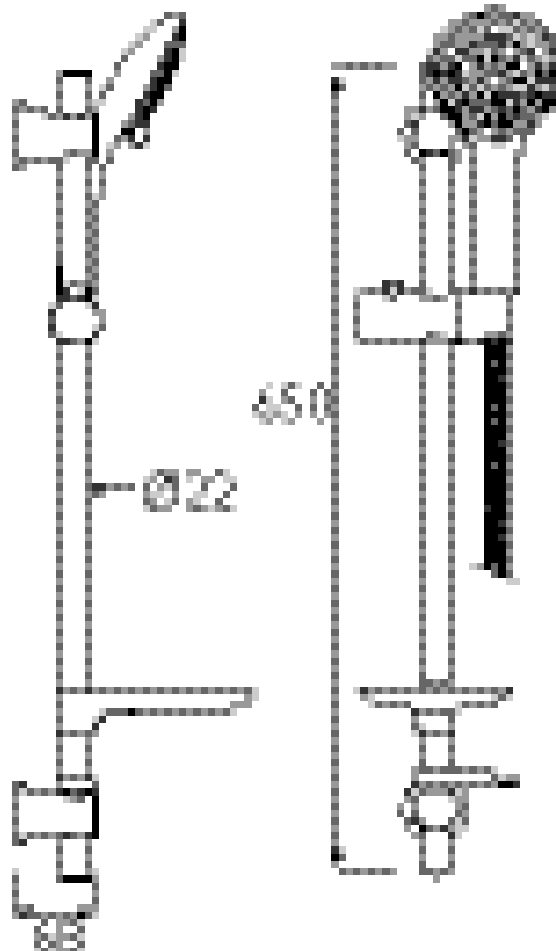

CAS KIT03 C

Accessories Cascade Shower Kit with 3 Function Large Handset Chrome

| | |
|--------------------------------|--------------------|
| Adjustable Brackets: | No |
| Main Construction Material: | Brass |
| Contemporary or Traditional: | Contemporary |
| Finish Colour: | Chrome |
| Isolation Included: | No |
| Riser Length: (mm) | 650 |
| Rub Clean Handset: | Yes |
| Working Pressure Range (bar): | Min. 0.2, Max. 5.0 |
| Maximum Static Pressure: (bar) | 10 |

Features:

- Riser rail, hose, handset, Soap dish, hose retainer
- Adjustable riser rail
- Includes 1.75m hose, large rub-clean 3 function handset, hose retainer and soap dish

Product Certifications:

WRAS Certificate No: 1801062
WRAS Expiry Date: 31/01/2023

For more Shower Accessories,
please visit our website:

Dimensions (measurements in mm)

**TECHNICAL
DATA
SHEET**

BRISTAN
TAPS & SHOWERS

D4