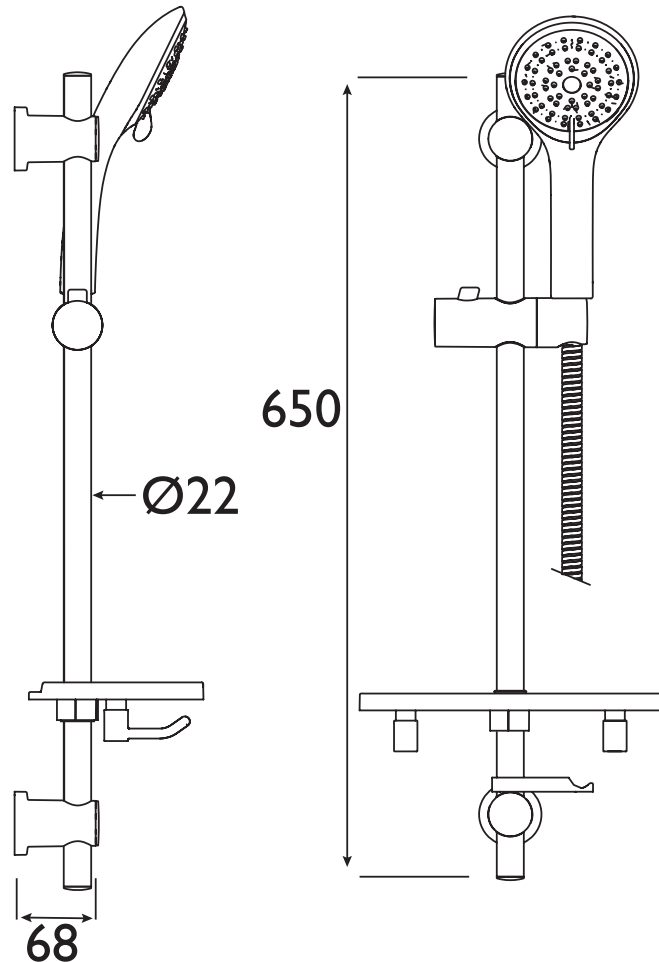

CAS KIT04 C

Accessories Cascade Shower Kit with 5 Function Large Handset Chrome

Adjustable Brackets:	No
Main Construction Material:	Brass
Contemporary or Traditional:	Contemporary
Finish Colour:	Chrome
Isolation Included:	No
Riser Length: (mm)	650
Rub Clean Handset:	Yes
Working Pressure Range (bar):	Min. 0.2, Max. 5.0
Maximum Static Pressure: (bar)	10

Features:

- Riser rail, Hose, Handset, Shelf, Hose retainer
- Adjustable riser rail
- Includes 1.75m hose, large rub-clean 5 function handset, hose retainer and shelf

Product Certifications:

WRAS Certificate Number: 1704002
WRAS Expiry Date: 30/04/2022

For more Shower Accessories,
please visit our website:

Dimensions (measurements in mm)

**TECHNICAL
DATA
SHEET**

BRISTAN
TAPS & SHOWERS

D3