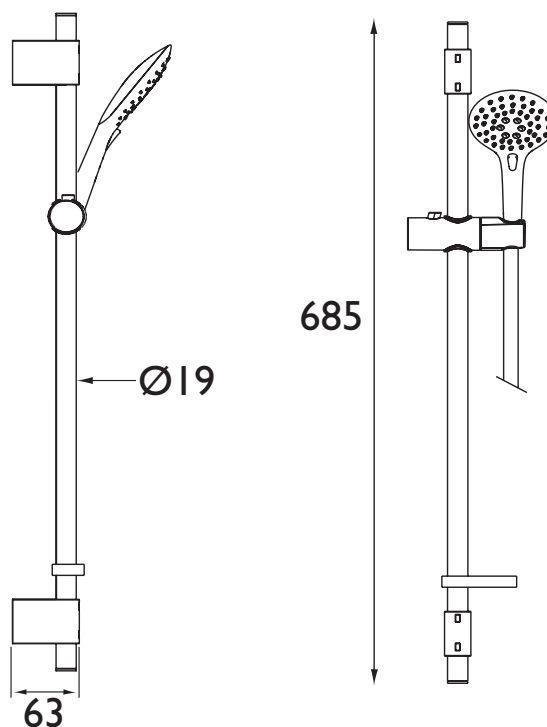

CAS KIT05 C

Accessories

Cascade Shower Kit with Large 3 Function Push Button Handset and Silver Hose

Adjustable Brackets:	No
Main Construction Material:	Brass
Contemporary or Traditional:	Contemporary
Finish Colour:	Chrome
Isolation Included:	No
Riser Length: (mm)	685
Rub Clean Handset:	Yes
Working Pressure Range (bar):	Min. 0.2, Max. 5.0
Maximum Static Pressure: (bar)	10

Features:

- Riser rail, hose, handset, hose retainer
- Adjustable riser rail
- Includes 1.75m hose, large rub-clean 3 function push button handset, hose retainer and easy clean hose

Product Certifications:

For more Shower Accessories, please visit our website:

Dimensions (measurements in mm)

TECHNICAL
DATA
SHEET

BRISTAN
TAPS & SHOWERS

D3