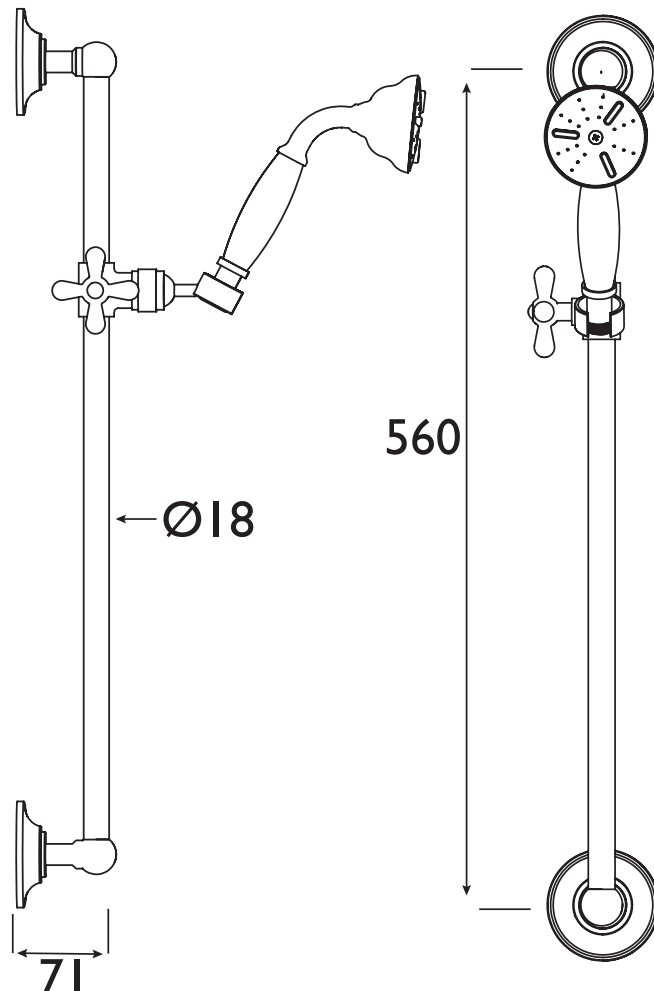

TRD KIT01 C

Accessories Traditional Deluxe Kit Chrome

Adjustable Brackets:	No
Main Construction Material:	Brass
Contemporary or Traditional:	Traditional
Finish Colour:	Chrome
Isolation Included:	No
Riser Length: (mm)	560
Rub Clean Handset:	No
Working Pressure Range (bar):	Min. 0.2, Max. 5.0
Maximum Static Pressure: (bar)	10

Features:

- Includes a single mode handset

Product Certifications:

For more Shower Accessories,
please visit our website:

Dimensions (measurements in mm)

**TECHNICAL
DATA
SHEET**

BRISTAN
TAPS & SHOWERS

D5