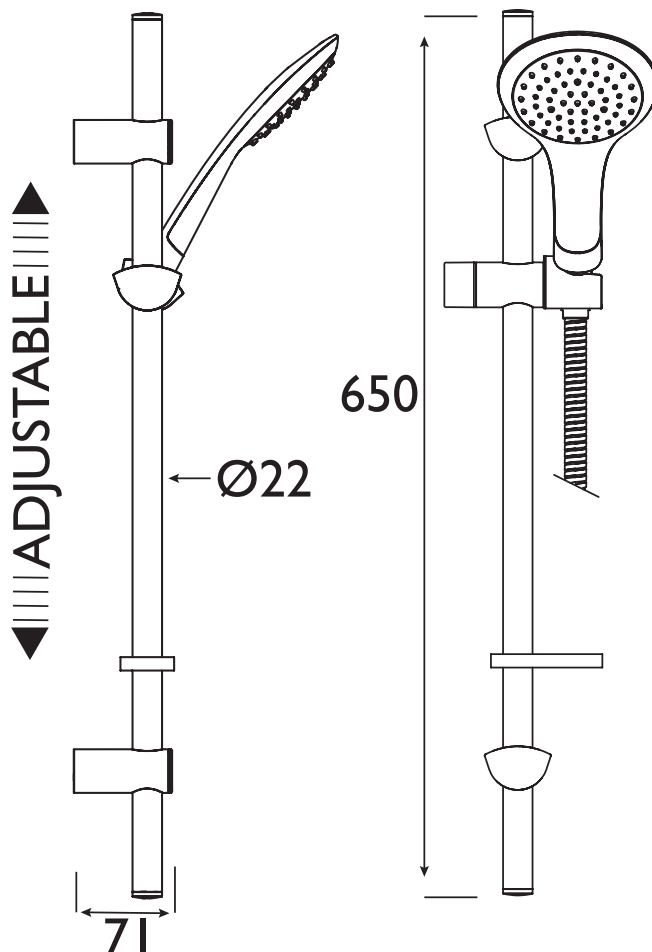

## Accessories EVO Shower Kit with Large Single Function Handset Chrome Plated

Adjustable Brackets:	Yes
Main Construction Material:	Plastic, Steel
Contemporary or Traditional:	Contemporary
Finish Colour:	Chrome
Isolation Included:	No
Riser Length: (mm)	660
Rub Clean Handset:	Yes
Working Pressure Range (bar):	Min. 0.2, Max. 5.0
Maximum Static Pressure: (bar)	10

### Features:

- Supplied with an 8 litre per minute flow regulator
- Adjustable riser rail
- Includes 1.5m hose, rub-clean single function handset and hose retainer

### Product Certifications:

WRAS Certificate Number: 1403004  
WRAS Expiry Date: 31/03/2019

For more Shower Accessories,  
please visit our website:

### Dimensions (measurements in mm)

TECHNICAL  
DATA  
SHEET

**BRISTAN**  
TAPS & SHOWERS

D5