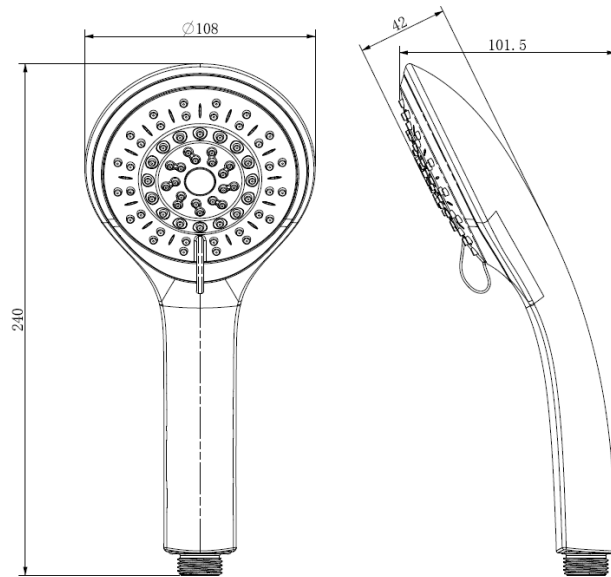

CAS HAND04 C

Accessories Cascade 5 Function Large Handset Chrome

Specification

Main Construction Material:	ABS
Connection Inlet:	G 1/2"
Connection Outlet:	N/A
Contemporary or Traditional:	Contemporary
Finish Colour:	Chrome
Isolation Included:	No
Left or Right Handed:	Both
Rub Clean Handset:	Yes

Features:

- 5 function
- Rub Clean

Product Certifications:

WRAS Certificate No: 1406952
WRAS Expiry Date: 30/06/2019

Dimensions (measurements in mm)

For more products, visit our website:
<http://www.bristan.com>

TECHNICAL DATA SHEET

BRISTAN

TAPS & SHOWERS

D2