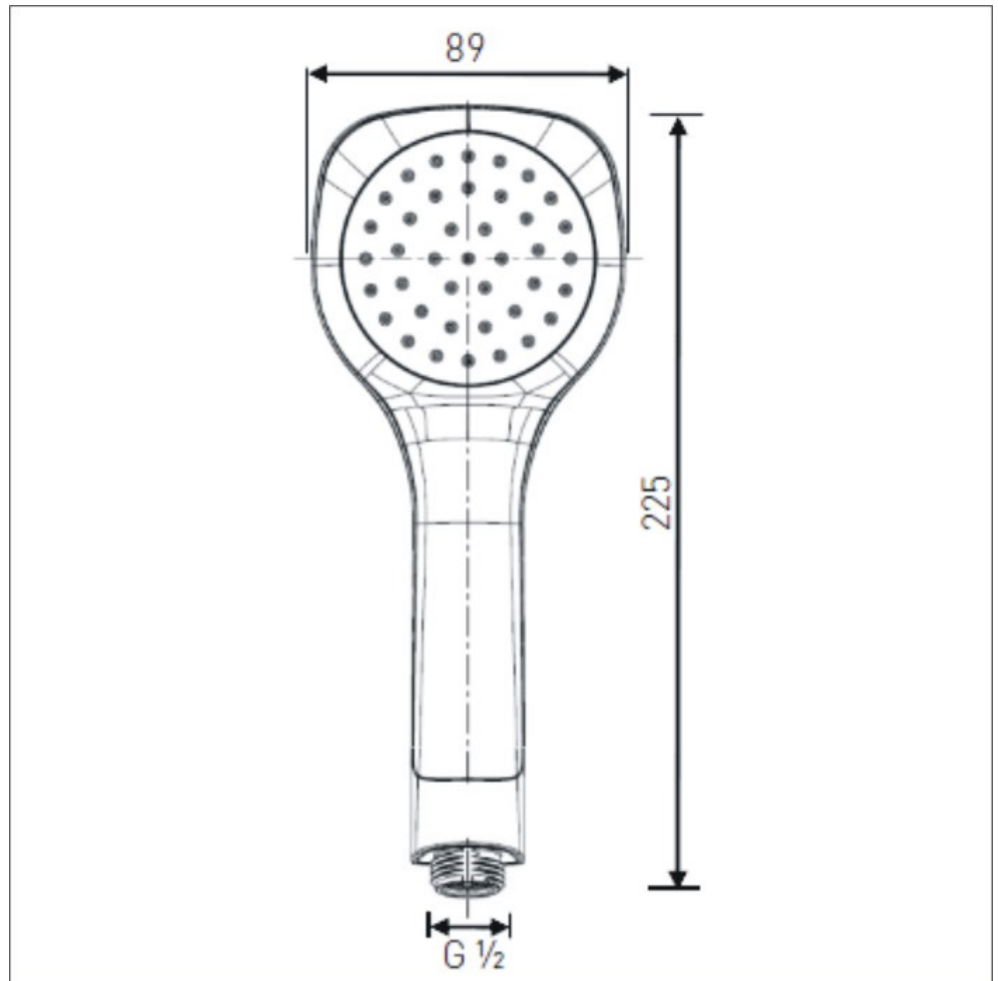

EVC HAND05 C

Accessories
EVO Single Function Rub Clean Handset
Chrome Plated

Specification

Main Construction Material:	ABS
Connection Inlet:	G 1/2"
Connection Outlet:	N/A
Contemporary or Traditional:	Contemporary
Left or Right Handed:	Both
Rub Clean Handset:	Yes

Features:

- Flow regulator accurate to +/- 10%
- Supplied with 1 x 8 l/min flow regulator (fitted)
- Single function
- Rub clean nozzles
- Chrome plated to BS EN 248

Product Certifications:

WRAS Certificate No: 1709040
WRAS Expiry Date: 30/09/2022

Dimensions (measurements in mm)

For more products, visit our website:
<http://www.bristan.com>

TECHNICAL
DATA
SHEET

BRISTAN
TAPS & SHOWERS

D3