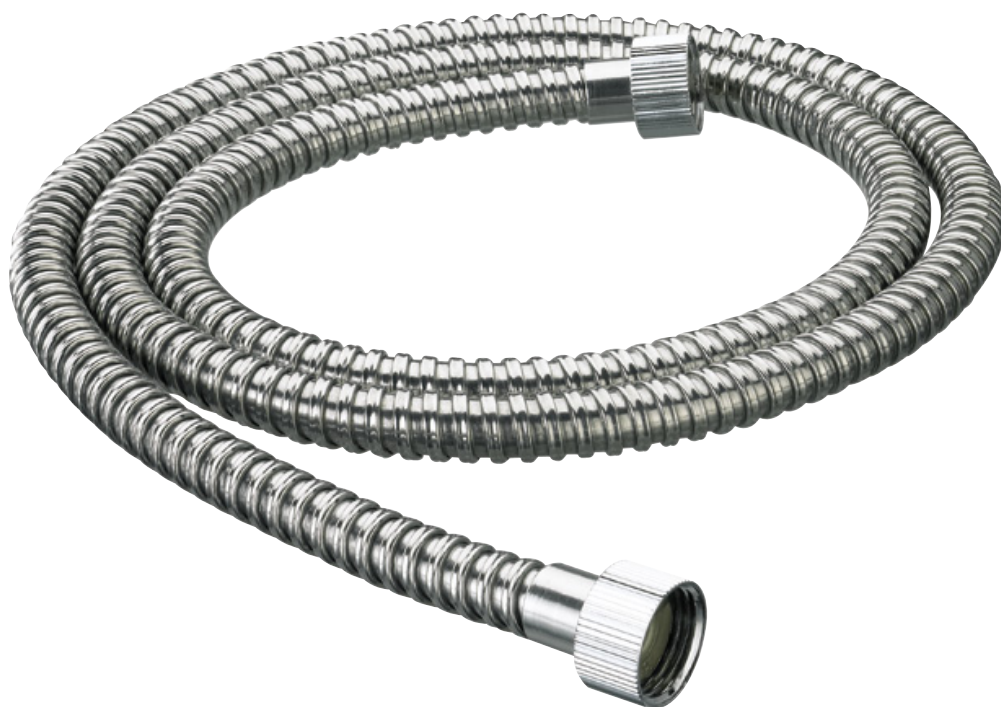

HOS 175NN01 C

Accessories
1.75m Nut to Nut Std Bore
Shower Hose Chrome

Specification

| | |
|------------------------------|---------------------------------------|
| Main Construction Material: | PVC Inner with Stainless Steel Casing |
| Connection Inlet: | G 1/2" |
| Connection Outlet: | G 1/2" |
| Contemporary or Traditional: | Contemporary |
| Finish Colour: | Chrome |
| Hose Length: (mm) | 1750 |
| Isolation Included: | No |
| Working Pressure Range: | N/A |
| Easy Clean Hose: | No |

Features:

- Hose length - 1.75m
- Standard Bore - 8mm
- Rubber sealing washers
- Plastic construction
- Nut to Nut

Product Certifications:

WRAS Certificate No: 1607070
WRAS Expiry Date: 31/07/2021

For more products, visit our website:
<http://www.bristan.com>

TECHNICAL
DATA
SHEET

BRISTAN
TAPS & SHOWERS

D3