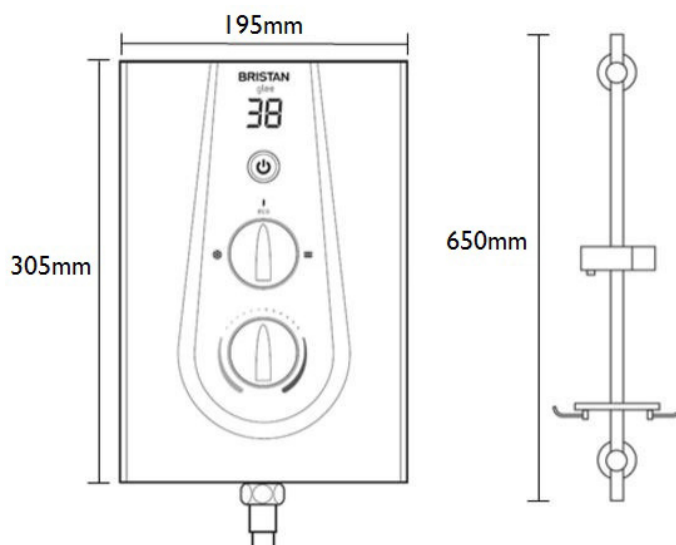

GLE385 W

GLEE Shower Range Glee 8.5kW Electric Shower White

Features:

- Touch controls with super sleek looks.
- Anti limescale feature reduces build up and rub-clean handset helps extend product life.
- Choose your ideal temperature with the digital display.
- Warm up mode; set your temperature and once reached the on/off button stops flashing; no more cold starts!
- Perfect replacement shower; multiple water/cable entry points for easier compatibility.

Product Certifications:

WRAS Certificate No: 1312053
WRAS Expiry Date: 31/12/2018

Also available from the
GLEE Shower Range is:

Specification

Style:	Contemporary
Finish/Colour:	White
Main Construction Material:	ABS
No of Controls:	3
Control Type:	Push-Button and Dials
Shower Type:	Electric Shower
Shower Head Type:	Multi-Function Handset
Working Pressure Range: (bar)	Min 0.7 Bar, Max 10 Bar
Maximum Static Pressure: (bar)	10
Plumbing System Suitability:	Mains Cold Feed Only
Connection Inlet:	15mm Push-Fit Connection
Connection Outlet:	G 1/2"
Thermostatic:	No
Isolation Valve Included:	No
Check Valve Included:	No
Power Rating:	8.5kW (standard)
Phased Shutdown Feature:	Yes
Energy Rating:	A

Dimensions (measurements in mm)

Flow Rates (l/min)

Power	8.5kW	9.5kW	10.5kW
Flow Rate	4.5	5.1	5.6

Quoted as per European Water Label (EWL) scheme conditions:
Output - 42°C, Input - 15°C, Voltage - 240V

TECHNICAL
DATA
SHEET