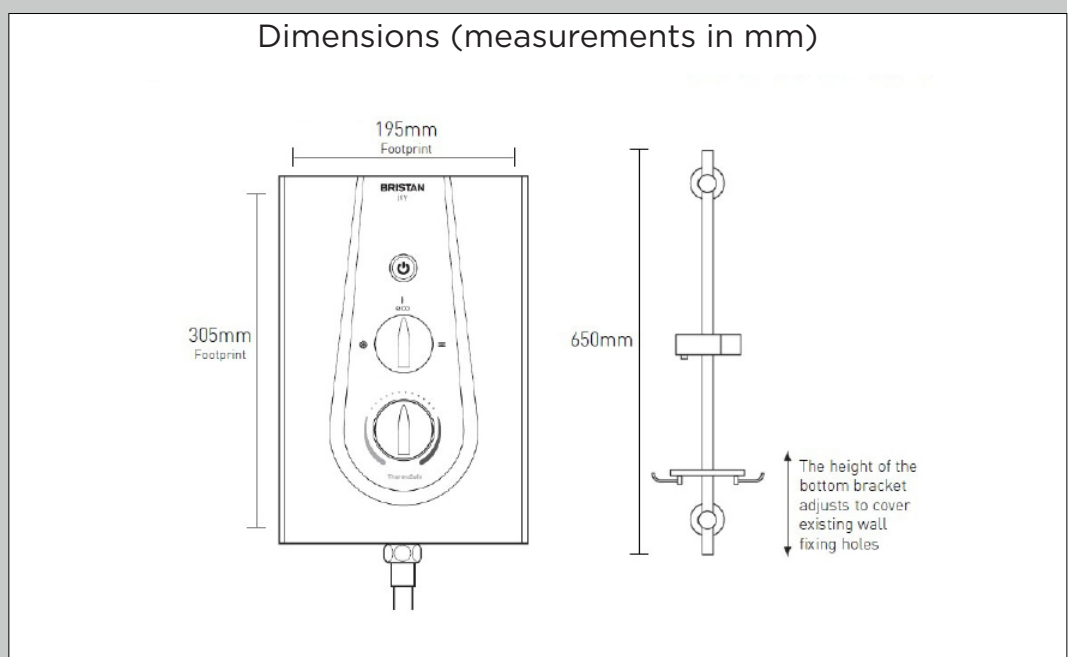

JOYT385 W

JOY Shower Range Joy Thermostatic 8.5kW Electric Shower White

Specification	
Style:	Contemporary
Finish/Colour:	White
Main Construction Material:	ABS
No of Controls:	3
Control Type:	Push-Button and Dials
Shower Type:	Electric Shower
Shower Head Type:	Multi-Function Handset
Working Pressure Range: (bar)	Min 0.7 Bar, Max 10 Bar
Maximum Static Pressure: (bar)	10
Plumbing System Suitability:	Mains Cold Feed Only
Connection Inlet:	15mm Push-Fit Connection
Connection Outlet:	G 1/2"
Thermostatic:	Yes
Isolation Valve Included:	No
Check Valve Included:	No
Power Rating:	8.5kW (standard)
Phased Shutdown Feature:	Yes
Energy Rating:	A

Product Certifications:

WRAS Certificate No: 1312053
WRAS Expiry Date: 31/12/2018

Also available from the
JOY Shower Range is:

Flow Rates (l/min)			
Power	8.5kW	9.5kW	10.5kW
Flow Rate	4.5	5.1	5.6
Quoted as per European Water Label (EWL) scheme conditions: Output - 42°C, Input - 15°C, Voltage - 240V			

TECHNICAL DATA SHEET

BRISTAN

TAPS & SHOWERS