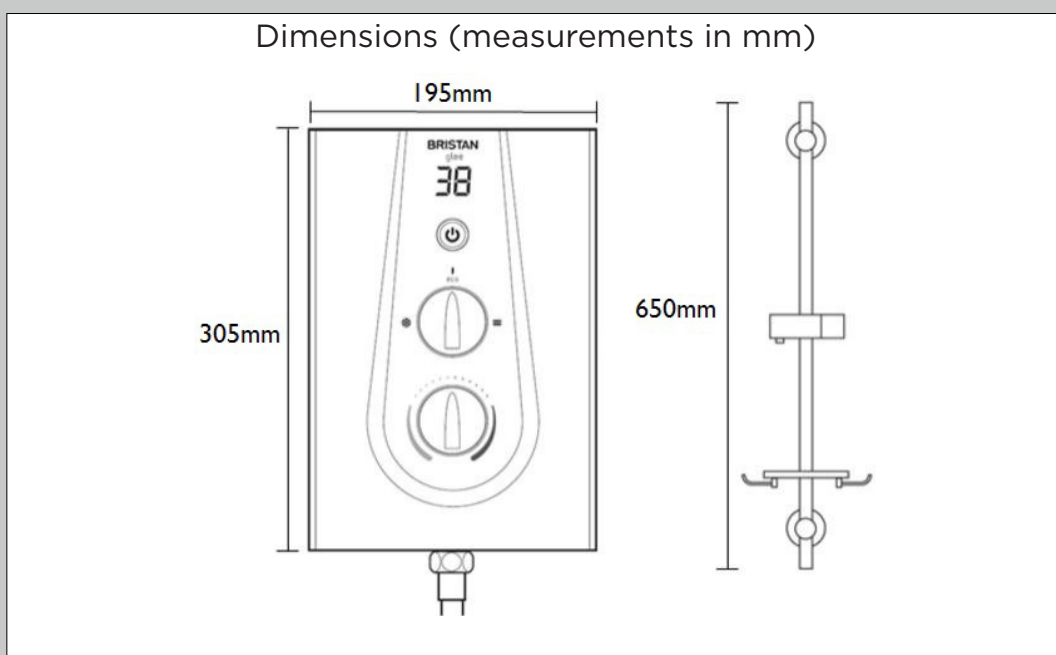

GLE395 W

GLEE Shower Range Glee 9.5kW Electric Shower White

Specification	
Style:	Contemporary
Finish/Colour:	White
Main Construction Material:	ABS
No of Controls:	3
Control Type:	Push-Button and Dials
Shower Type:	Electric Shower
Shower Head Type:	Multi-Function Handset
Working Pressure Range: (bar)	Min 0.7 Bar, Max 10 Bar
Maximum Static Pressure: (bar)	10
Plumbing System Suitability:	Mains Cold Feed Only
Connection Inlet:	15mm Push-Fit Connection
Connection Outlet:	G 1/2"
Thermostatic:	No
Isolation Valve Included:	No
Check Valve Included:	No
Power Rating:	9.5kW (12% more flow)
Phased Shutdown Feature:	Yes
Energy Rating:	A

Product Certifications:

WRAS Certificate No: 1312053
WRAS Expiry Date: 31/12/2018

Also available from the GLEE Shower Range is:

Flow Rates (l/min)			
Power	8.5kW	9.5kW	10.5kW
Flow Rate	4.5	5.1	5.6
Quoted as per European Water Label (EWL) scheme conditions: Output - 42°C, Input - 15°C, Voltage - 240V			

**TECHNICAL
DATA
SHEET**

BRISTAN
TAPS & SHOWERS

D9