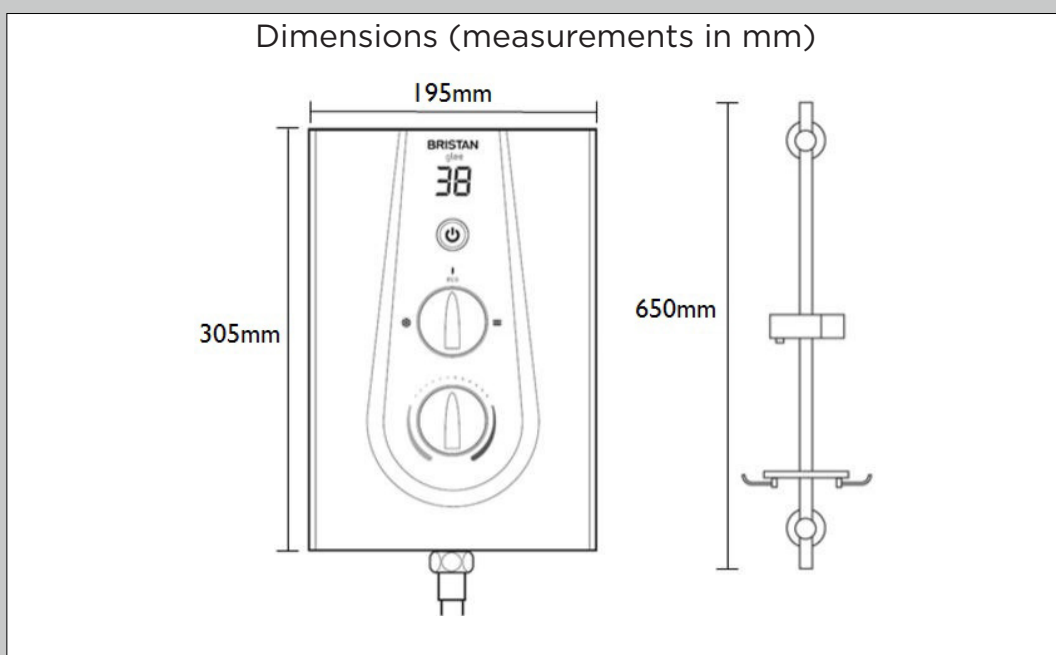

## GLEE Shower Range Glee 10.5kW Electric Shower White

Specification	
Style:	Contemporary
Finish/Colour:	White
Main Construction Material:	ABS
No of Controls:	3
Control Type:	Push-Button and Dials
Shower Type:	Electric Shower
Shower Head Type:	Multi-Function Handset
Working Pressure Range: (bar)	Min 0.7 Bar, Max 10 Bar
Maximum Static Pressure: (bar)	10
Plumbing System Suitability:	Mains Cold Feed Only
Connection Inlet:	15mm Push-Fit Connection
Connection Outlet:	G 1/2"
Thermostatic:	No
Isolation Valve Included:	No
Check Valve Included:	No
Power Rating:	10.5kW (+24% more flow)
Phased Shutdown Feature:	Yes
Energy Rating:	<b>A</b>

### Product Certifications:

WRAS Certificate No: 1312053  
WRAS Expiry Date: 31/12/2018

Also available from the GLEE Shower Range is:

Flow Rates (l/min)			
Power	8.5kW	9.5kW	10.5kW
Flow Rate	4.5	5.1	5.6
Quoted as per European Water Label (EWL) scheme conditions: Output - 42°C, Input - 15°C, Voltage - 240V			

TECHNICAL  
DATA  
SHEET

**BRISTAN**  
TAPS & SHOWERS

D9