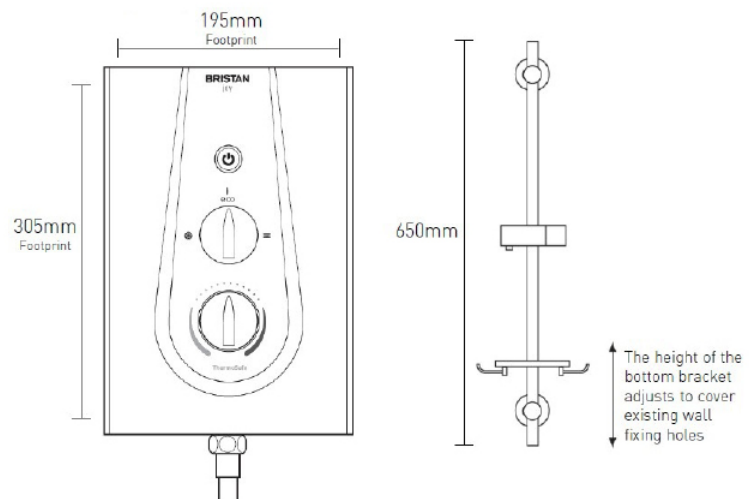

Product Certifications:

WRAS Certificate No: 1312053
WRAS Expiry Date: 31/12/2018

Also available from the
JOY Shower Range is:

Specification

Style:	Contemporary
Finish/Colour:	White
Main Construction Material:	ABS
No of Controls:	3
Control Type:	Push-Button and Dials
Shower Type:	Electric Shower
Shower Head Type:	Multi-Function Handset
Working Pressure Range: (bar)	Min 0.7 Bar, Max 10 Bar
Maximum Static Pressure: (bar)	10
Plumbing System Suitability:	Mains Cold Feed Only
Connection Inlet:	15mm Push-Fit Connection
Connection Outlet:	G 1/2"
Thermostatic:	Yes
Isolation Valve Included:	No
Check Valve Included:	No
Power Rating:	9.5kW (12% more flow)
Phased Shutdown Feature:	Yes
Energy Rating:	A

Dimensions (measurements in mm)

Flow Rates (l/min)

Power	8.5kW	9.5kW	10.5kW
Flow Rate	4.5	5.1	5.6

Quoted as per European Water Label (EWL) scheme conditions:
Output - 42°C, Input - 15°C, Voltage - 240V

TECHNICAL
DATA
SHEET